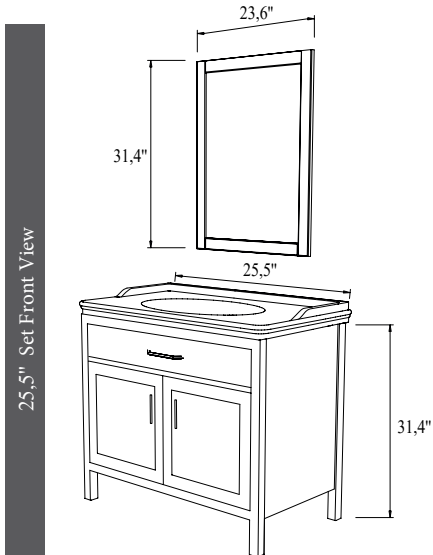

PRODUCT NAME	WASHBASIN	BODY	DOOR	UPPER MODULE	PRICE
	25,5" Set	25,5" Vanity Washbasin	Lacquer on MDF	Lacquer on MDF	Framed Wall Mirror	
	25,5" Bottom Module	25,5" Vanity Washbasin	Lacquer on MDF	Lacquer on MDF		
	25,5" Upper Module				Framed Wall Mirror	
	31,4" Set	31,4" Vanity Washbasin	Lacquer on MDF	Lacquer on MDF	Framed Wall Mirror	
	31,4" Bottom Module	31,4" Vanity Washbasin	Lacquer on MDF	Lacquer on MDF		
	31,4" Upper Module				Framed Wall Mirror	
	39,3" Set	100 cm Vanity Washbasin	Lacquer on MDF	Lacquer on MDF	Framed Wall Mirror	
	39,3" Bottom Module	100 cm Vanity Washbasin	Lacquer on MDF	Lacquer on MDF		
	39,3" Upper Module				Framed Wall Mirror