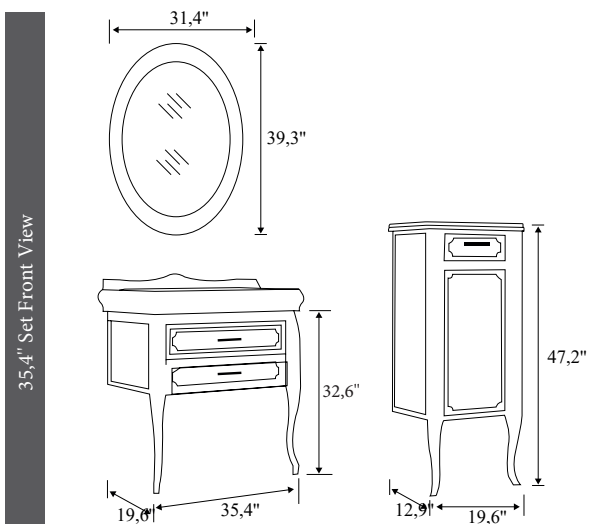

White/White

Half
Openable
Drawer

Soft
Closing

Openable
Door, Tall
Unit

Half Openable
Drawer
Tall Unit

| | PRODUCT NAME | WASHBASIN | BODY | DOOR | UPPER MODULE | PRICE |
|--|---------------------|------------------------|----------------|----------------|--------------------|-------|
| | 35,4" Set | 35,4" Vanity Washbasin | Lacquer on MDF | Lacquer on MDF | Framed Wall Mirror | |
| | 35,4" Bottom Module | 35,4" Vanity Washbasin | Lacquer on MDF | Lacquer on MDF | | |
| | 35,4" Upper Module | | | | Framed Wall Mirror | |
| | Tall Unit | | Lacquer on MDF | Lacquer on MDF | | |