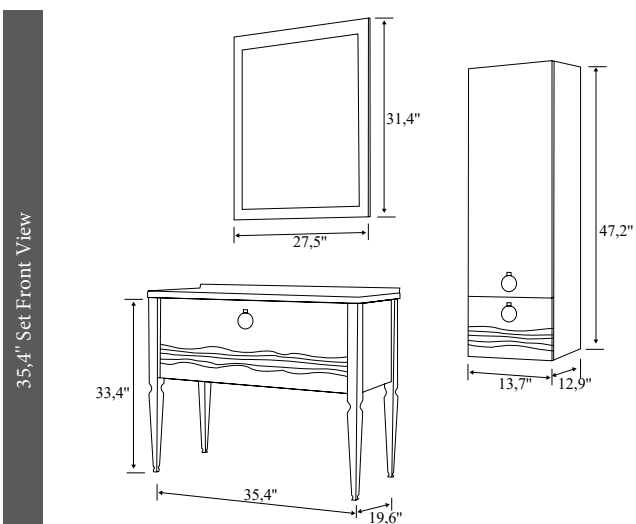

White/White

Half
Openable
Drawer

Soft
Closing

Openable
Door, Tall
Unit

| | PRODUCT NAME | WASHBASIN | BODY | DOOR | UPPER MODULE | PRICE |
|--|---------------------|--------------------------|----------------|----------------|--------------------|-------|
| | 35,4" Set | 35,4" Granite Countertop | Lacquer on MDF | Lacquer on MDF | Framed Wall Mirror | |
| | 35,4" Bottom Module | 35,4" Granite Countertop | Lacquer on MDF | Lacquer on MDF | | |
| | 35,4" Upper Module | | | | Framed Wall Mirror | |
| | Tall Unit | | Lacquer on MDF | Lacquer on MDF | | |