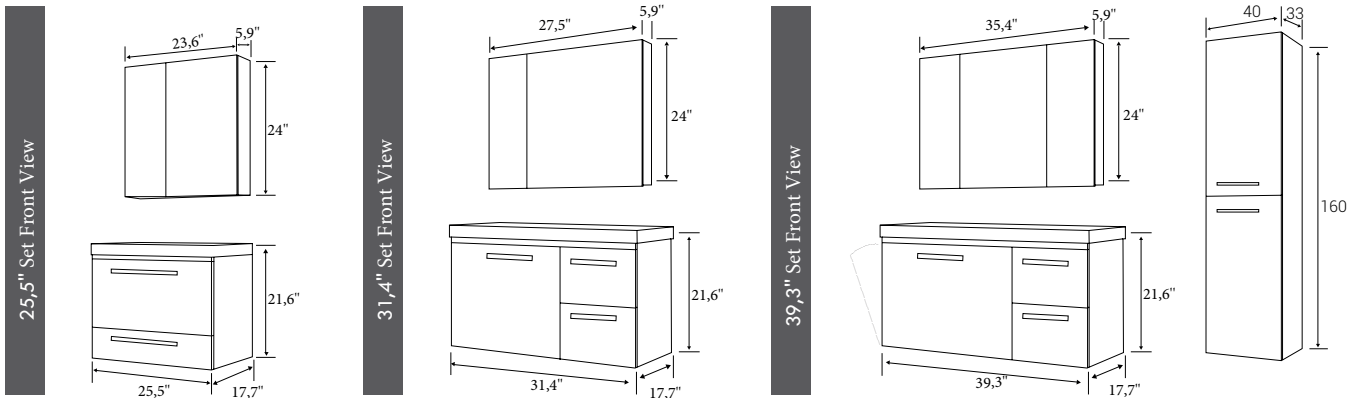

White/White

Tall Unit

Full
Openable
Drawer

Openable
Door, Tall
Unit

| | PRODUCT NAME | WASHBASIN | BODY | DOOR | UPPER MODULE | PRICE |
|---|---------------------|------------------------|----------------|----------------|----------------|-------|
|  | 25,5" Set | 25,5" Vanity Washbasin | Lacquer on MDF | Lacquer on MDF | Mirror Cabines | |
|  | 25,5" Bottom Module | 25,5" Vanity Washbasin | Lacquer on MDF | Lacquer on MDF | | |
|  | 25,5" Upper Module | | | | Mirror Cabines | |
|  | 31,4" Set | 31,4" Vanity Washbasin | Lacquer on MDF | Lacquer on MDF | Mirror Cabines | |
|  | 31,4" Bottom Module | 31,4" Vanity Washbasin | Lacquer on MDF | Lacquer on MDF | | |
|  | 31,4" Upper Module | | | | Mirror Cabines | |
|  | 39,3" Set | 39,3" Vanity Washbasin | Lacquer on MDF | Lacquer on MDF | Mirror Cabines | |
|  | 39,3" Bottom Module | 39,3" Vanity Washbasin | Lacquer on MDF | Lacquer on MDF | | |
|  | 39,3" Upper Module | | | | Mirror Cabines | |
|  | Tall Unit | | Lacquer on MDF | Lacquer on MDF | | |