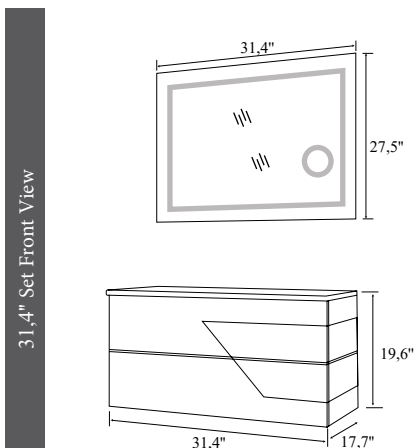

Lighted Mirror

Soft Closing

Openable
Door, Tall
Unit

| | PRODUCT NAME | WASHBASIN | BODY | DOOR | UPPER MODULE | PRICE |
|--|---------------------|------------------------|----------------|----------------|--------------------|-------|
| | 31,4" Set | 31,4" Vanity Washbasin | Durabad on MDF | Durabad on MDF | Illuminated Mirror | |
| | 31,4" Bottom Module | 31,4" Vanity Washbasin | Durabad on MDF | Durabad on MDF | | |
| | 31,4" Upper Module | | | | Illuminated Mirror | |
| | 39,3" Set | 39,3" Vanity Washbasin | Durabad on MDF | Durabad on MDF | Illuminated Mirror | |
| | 39,3" Bottom Module | 39,3" Vanity Washbasin | Durabad on MDF | Durabad on MDF | | |
| | 39,3" Upper Module | | | | Illuminated Mirror | |
| | Tall Unit | | Durabad on MDF | Durabad on MDF | | |
| | 31,4" Flat Mirror | | | | | |
| | 39,3" Flat Mirror | | | | | |