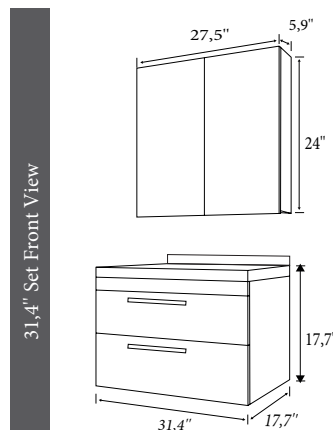

PRODUCT NAME	WASHBASIN	BODY	DOOR	UPPER MODULE	PRICE
	25,5" Set	25,5" Vanity Washbasin	Lacquer on MDF	Lacquer on MDF	Mirror Cabines	
	25,5" Bottom Module	25,5" Vanity Washbasin	Lacquer on MDF	Lacquer on MDF		
	25,5" Upper Module				Mirror Cabines	
	31,4" Set	31,4" Vanity Washbasin	Lacquer on MDF	Lacquer on MDF	Mirror Cabines	
	31,4" Module	31,4" Vanity Washbasin	Lacquer on MDF	Lacquer on MDF		
	31,4" Upper Module				Mirror Cabines	
	39,3" Set	39,3" Vanity Washbasin	Lacquer on MDF	Lacquer on MDF	Mirror Cabines	
	39,3" Bottom Module	39,3" Vanity Washbasin	Lacquer on MDF	Lacquer on MDF		
	39,3" Upper Module				Mirror Cabines