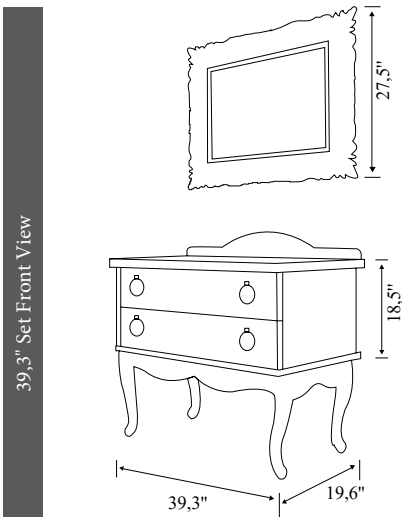

White/White

Anthracite/Anthracite

Soft
Closing

Half
Openable
Drawer

| | PRODUCT NAME | WASHBASIN | BODY | DOOR | UPPER MODULE | PRICE |
|---|---------------------|--------------------------|----------------|----------------|--------------------|-------|
|  | 39,3" Set | 100 cm Granite Washbasin | Lacquer on MDF | Lacquer on MDF | Framed Wall Mirror | |
|  | 39,3" Bottom Module | 100 cm Granite Washbasin | Lacquer on MDF | Lacquer on MDF | | |
|  | 39,3" Upper Module | | | | Framed Wall Mirror | |