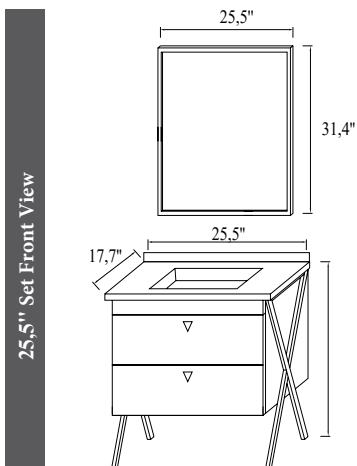

| | PRODUCT NAME | WASHBASIN | BODY | DOOR | UPPER MODULE | PRICE |
|---|---------------------|------------------------|----------------|----------------|--------------------|-------|
|  | 25,5" Set | 25,5" Vanity Washbasin | Durabad on MDF | Durabad on MDF | Framed Wall Mirror | |
|  | 25,5" Bottom Module | 25,5" Vanity Washbasin | Durabad on MDF | Durabad on MDF | | |
|  | 25,5" Upper Module | | | | Framed Wall Mirror | |
|  | 31,4" Set | 31,4" Vanity Washbasin | Durabad on MDF | Durabad on MDF | Framed Wall Mirror | |
|  | 31,4" Bottom Module | | Durabad on MDF | Durabad on MDF | | |
|  | 31,4" Upper Module | | | | Framed Wall Mirror | |
|  | 39,3" Set | 39,3" Vanity Washbasin | Durabad on MDF | Durabad on MDF | Framed Wall Mirror | |
|  | 39,3" Bottom Module | | Durabad on MDF | Durabad on MDF | | |
|  | 39,3" Upper Module | | | | Framed Wall Mirror | |