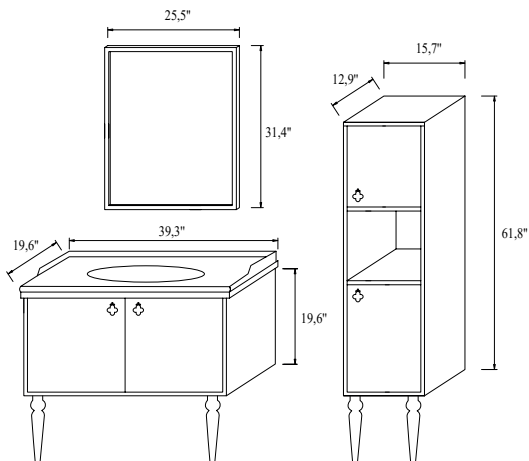

PRODUCT NAME	WASHBASIN	BODY	DOOR	UPPER MODULE	PRICE
	39,3" Set	100 cm Vanity Washbasin	Lacquer on MDF	Lacquer on MDF	Framed Wall Mirror	
	39,3" Bottom Module	100 cm Vanity Washbasin	Lacquer on MDF	Lacquer on MDF		
	39,3" Upper Module				Framed Wall Mirror	
	Tall Unit		Lacquer on MDF	Lacquer on MDF