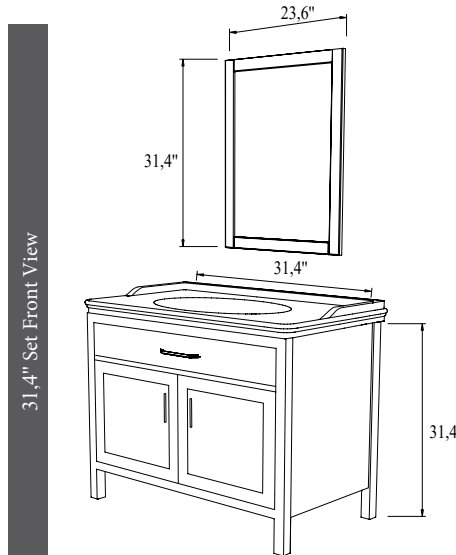

PRODUCT NAME	WASHBASIN	BODY	DOOR	UPPER MODULE	PRICE
	25,5" Set	25,5" Vanity Washbasin	Lacquer on MDF	Lacquer on MDF	Framed Wall Mirror	
	25,5" Bottom Module	25,5" Vanity Washbasin	Lacquer on MDF	Lacquer on MDF		
	25,5" Upper Module				Framed Wall Mirror	
	31,4" Set	31,4" Vanity Washbasin	Lacquer on MDF	Lacquer on MDF	Framed Wall Mirror	
	31,4" Bottom Module	31,4" Vanity Washbasin	Lacquer on MDF	Lacquer on MDF		
	31,4" Upper Module				Framed Wall Mirror	
	39,3" Set	100 cm Vanity Washbasin	Lacquer on MDF	Lacquer on MDF	Framed Wall Mirror	
	39,3" Bottom Module	100 cm Vanity Washbasin	Lacquer on MDF	Lacquer on MDF		
	39,3" Upper Module				Framed Wall Mirror