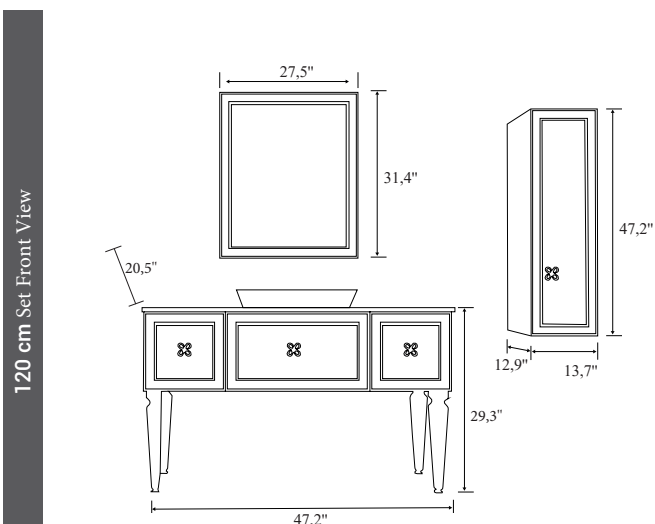

PRODUCT NAME	WASHBASIN	BODY	DOOR	UPPER MODULE	PRICE
	47,2" Set	Glass Countertop Washbasin Washbasin	Lacquer on MDF Patinated Lacquer on MDF	Patinated Lacquer on MDF	Mirror	
	47,2" Bottom Module	Glass Countertop Washbasin Washbasin	Lacquer on MDF Patinated Lacquer on MDF	Patinated Lacquer on MDF		
	47,2" Upper Module				Mirror	
	Tall Unit		Lacquer on MDF	Lacquer on MDF