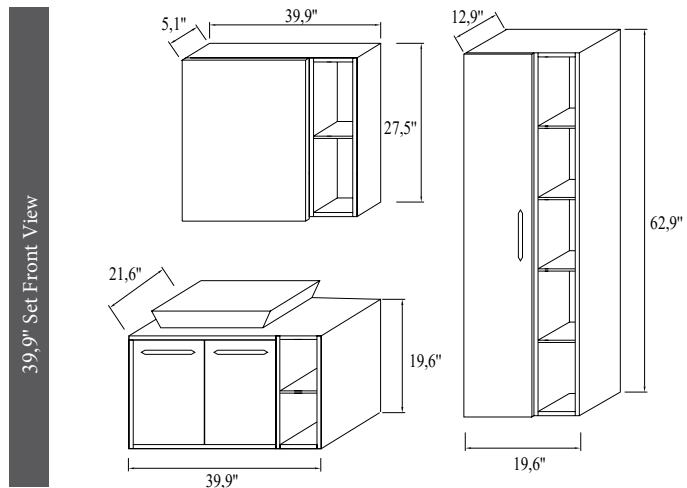

Openable Door, Tall Unit

| | PRODUCT NAME | WASHBASIN | BODY | DOOR | UPPER MODULE | PRICE |
|--|---------------------|---------------------------------------|----------------|----------------|----------------|-------|
| | 31,4" Set | Countertop Rectangular Bowl Washbasin | Durabad on MDF | Durabad on MDF | Mirror Cabines | |
| | 31,4" Bottom Module | Countertop Rectangular Bowl Washbasin | Durabad on MDF | Durabad on MDF | | |
| | 31,4" Upper Module | | | | Mirror Cabines | |
| | 39,9" Set | Countertop Rectangular Bowl Washbasin | Durabad on MDF | Durabad on MDF | | |
| | 39,9" Bottom Module | Countertop Rectangular Bowl Washbasin | Durabad on MDF | Durabad on MDF | | |
| | 39,9" Upper Module | | | | Mirror Cabines | |
| | Tall Unit | | Durabad on MDF | Durabad on MDF | | |