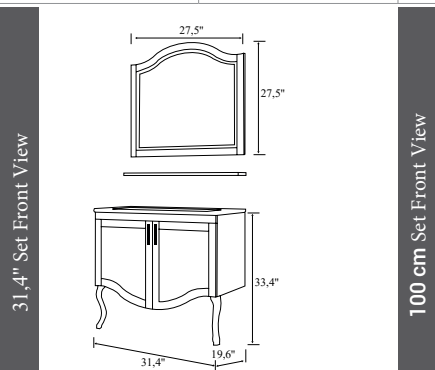

Prices Exclude VAT-Installation.