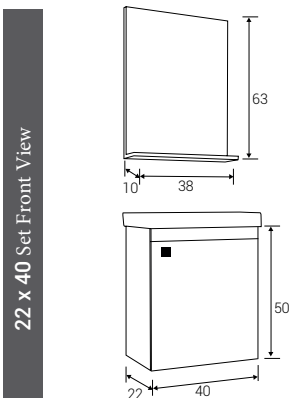

PRODUCT NAME	WASHBASIN	BODY	DOOR	UPPER MODULE	PRICE
	22 x 40 cm Set	Vanity Washbasin	Lacquer on MDF	Lacquer on MDF	Vanity Mirror	
	22 x 40 cm Bottom Module	Vanity Washbasin	Lacquer on MDF	Lacquer on MDF		
	Upper Module				Vanity Mirror	
	32 x 50 cm Set	Vanity Washbasin	Lacquer on MDF	Lacquer on MDF	Vanity Mirror	
	32 x 50 cm Bottom Module	32 x 50 cm Vanity Washbasin	Lacquer on MDF	Lacquer on MDF		
	Upper Module				Vanity Mirror