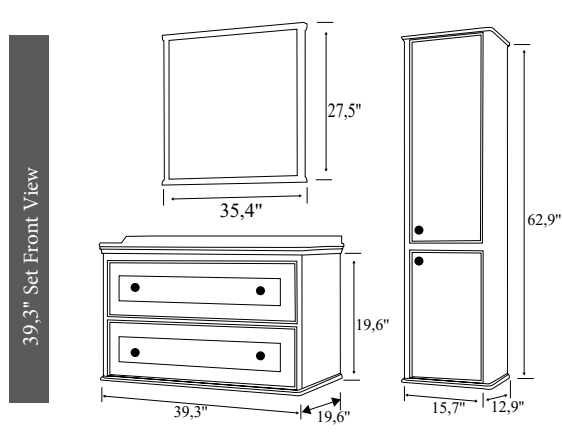

White/White

Anthracite/Anthracite

Full
Openable
Drawer

Soft Closing

Openable
Door, Tall
Unit

| | PRODUCT NAME | WASHBASIN | BODY | DOOR | UPPER MODULE | PRICE |
|--|---------------------|------------------------|----------------|----------------|--------------------|-------|
| | 31,4" Set | 31,4" Vanity Washbasin | Lacquer on MDF | Lacquer on MDF | Framed Wall Mirror | |
| | 31,4" Bottom Module | 31,4" Vanity Washbasin | Lacquer on MDF | Lacquer on MDF | | |
| | 31,4" Upper Module | | | | Framed Wall Mirror | |
| | 39,3" Set | 39,3" Vanity Washbasin | Lacquer on MDF | Lacquer on MDF | Framed Wall Mirror | |
| | 39,3" Bottom Module | 39,3" Vanity Washbasin | Lacquer on MDF | Lacquer on MDF | | |
| | 39,3" Upper Module | | | | Framed Wall Mirror | |
| | Tall Unit | | Lacquer on MDF | Lacquer on MDF | | |