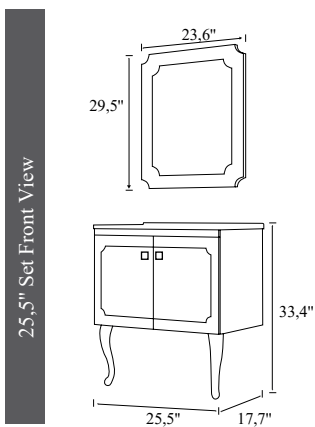

PRODUCT NAME	WASHBASIN	BODY	DOOR	UPPER MODULE	PRICE
	25,5" Set	25,5" Vanity Washbasin	Lacquer on MDF	Lacquer on MDF	Framed Wall Mirror	
	25,5" Bottom Module	25,5" Vanity Washbasin	Lacquer on MDF	Lacquer on MDF		
	25,5" Upper Module				Framed Wall Mirror	
	31,4" Set	31,4" Vanity Washbasin	Lacquer on MDF	Lacquer on MDF	Framed Wall Mirror	
	31,4" Bottom Module	31,4" Vanity Washbasin	Lacquer on MDF	Lacquer on MDF		
	31,4" Upper Module				Framed Wall Mirror	
	39,3" Set	39,3" Vanity Washbasin	Lacquer on MDF	Lacquer on MDF	Framed Wall Mirror	
	39,3" Bottom Module	39,3" Vanity Washbasin	Lacquer on MDF	Lacquer on MDF		
	39,3" Upper Module				Framed Wall Mirror	
	Tall Unit		Lacquer on MDF	Lacquer on MDF