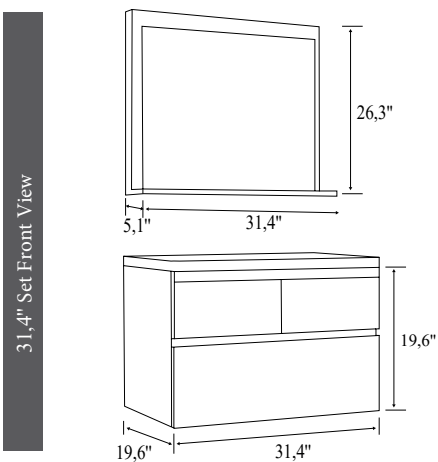

Prices Exclude VAT-Installation.

White/White

Anthracite/Anthracite

Full
Openable
Drawer

Soft
Closing

Openable
Door, Tall
Unit

| | PRODUCT NAME | WASHBASIN | BODY | DOOR | UPPER MODULE | PRICE |
|---|---------------------|------------------------|----------------|----------------|---------------|-------|
|  | 31,4" Set | 31,4" Vanity Washbasin | Lacquer on MDF | Lacquer on MDF | Vanity Mirror | |
|  | 31,4" Bottom Module | 31,4" Vanity Washbasin | Lacquer on MDF | Lacquer on MDF | | |
|  | 31,4" Upper Module | | | | Vanity Mirror | |
|  | 39,3" Set | 39,3" Vanity Washbasin | Lacquer on MDF | Lacquer on MDF | Vanity Mirror | |
|  | 39,3" Bottom Module | 39,3" Vanity Washbasin | Lacquer on MDF | Lacquer on MDF | | |
|  | 39,3" Upper Module | | | | Vanity Mirror | |
|  | Tall Unit | | Lacquer on MDF | Lacquer on MDF | | |