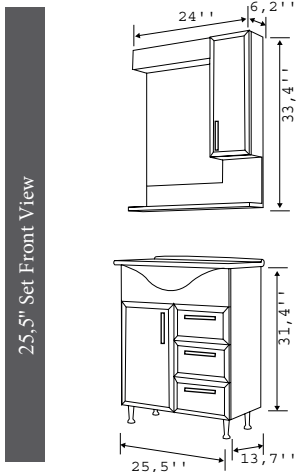

White/White

Full
Openable
Drawer

Openable
Door, Tall
Unit

| | PRODUCT NAME | WASHBASIN | BODY | DOOR | UPPER MODULE | PRICE |
|---|---------------------|-------------------------|----------------|----------------|----------------|-------|
|  | 25,5" Set | 625,5" Vanity Washbasin | Lacquer on MDF | Lacquer on MDF | Mirror Cabines | |
|  | 25,5" Bottom Module | 25,5" Vanity Washbasin | Lacquer on MDF | Lacquer on MDF | | |
|  | 25,5" Upper Module | | | | Mirror Cabines | |
|  | 32,2" Set | 32,2" Vanity Washbasin | Lacquer on MDF | Lacquer on MDF | Mirror Cabines | |
|  | 32,2" Bottom Module | 32,2" Vanity Washbasin | Lacquer on MDF | Lacquer on MDF | | |
|  | 32,2" Upper Module | | | | Mirror Cabines | |
|  | 39,3" Set | 39,3" Vanity Washbasin | Lacquer on MDF | Lacquer on MDF | Mirror Cabines | |
|  | 39,3" Bottom Module | 39,3" Vanity Washbasin | Lacquer on MDF | Lacquer on MDF | | |
|  | 39,3" Upper Module | | | | Mirror Cabines | |
|  | Tall Unit | | Lacquer on MDF | Lacquer on MDF | | |