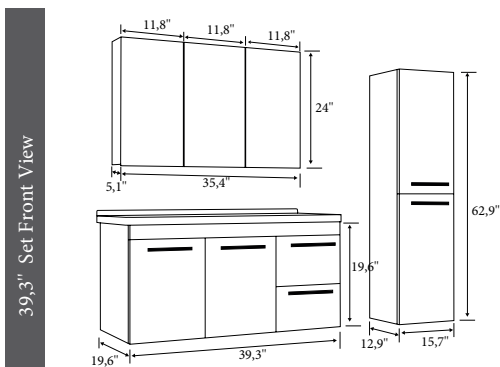

PRODUCT NAME	WASHBASIN	BODY	DOOR	UPPER MODULE	PRICE
	39,3" Set	39,3" Vanity Washbasin	Durabad on MDF	Durabad on MDF	Mirror Cabines	
	39,3" Bottom Module	39,3" Vanity Washbasin	Durabad on MDF	Durabad on MDF		
	39,3" Upper Module				Mirror Cabines	
	Tall Unit		Durabad on MDF	Durabad on MDF