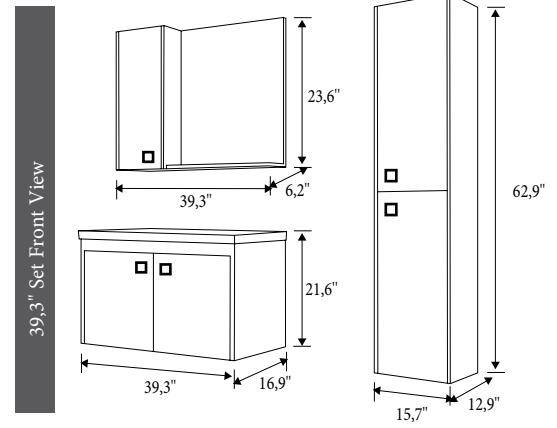

White/White

Teak/White

Black Marble/
White

Megatron Dark/
White

Openable
Door

Soft
Closing

Openable
Door, Tall
Unit

| | PRODUCT NAME | WASHBASIN | BODY | DOOR | UPPER MODULE | PRICE |
|---|---------------------|------------------------|----------------|----------------|----------------|-------|
|  | 25,5" Set | 25,5" Vanity Washbasin | Durabad on MDF | Durabad on MDF | Mirror Cabines | |
|  | 25,5" Bottom Module | 25,5" Vanity Washbasin | Durabad on MDF | Durabad on MDF | | |
|  | 25,5" Upper Module | | | | Mirror Cabines | |
|  | 31,4" Set | 31,4" Vanity Washbasin | Durabad on MDF | Durabad on MDF | Mirror Cabines | |
|  | 31,4" Bottom Module | 31,4" Vanity Washbasin | Durabad on MDF | Durabad on MDF | | |
|  | 31,4" Upper Module | | | | Mirror Cabines | |
|  | 39,3" Set | 39,3" Vanity Washbasin | Durabad on MDF | Durabad on MDF | Mirror Cabines | |
|  | 39,3" Bottom Module | 39,3" Vanity Washbasin | Durabad on MDF | Durabad on MDF | | |
|  | 39,3" Upper Module | | | | Mirror Cabines | |
|  | Tall Unit | | Durabad on MDF | Durabad on MDF | | |