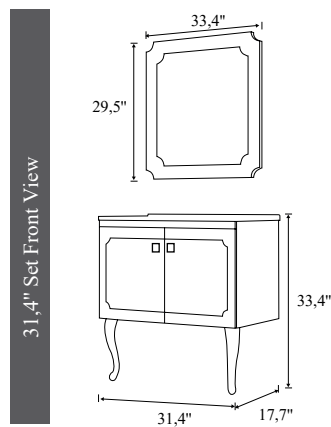

PRODUCT NAME	WASHBASIN	BODY	DOOR	UPPER MODULE	PRICE
	25,5" Set	25,5" Vanity Washbasin	Lacquer on MDF	Lacquer on MDF	Framed Wall Mirror	
	25,5" Bottom Module	25,5" Vanity Washbasin	Lacquer on MDF	Lacquer on MDF		
	25,5" Upper Module				Framed Wall Mirror	
	31,4" Set	31,4" Vanity Washbasin	Lacquer on MDF	Lacquer on MDF	Framed Wall Mirror	
	31,4" Bottom Module	31,4" Vanity Washbasin	Lacquer on MDF	Lacquer on MDF		
	31,4" Upper Module				Framed Wall Mirror	
	39,3" Set	39,3" Vanity Washbasin	Lacquer on MDF	Lacquer on MDF	Framed Wall Mirror	
	39,3" Bottom Module	39,3" Vanity Washbasin	Lacquer on MDF	Lacquer on MDF		
	39,3" Upper Module				Framed Wall Mirror	
	Tall Unit		Lacquer on MDF	Lacquer on MDF