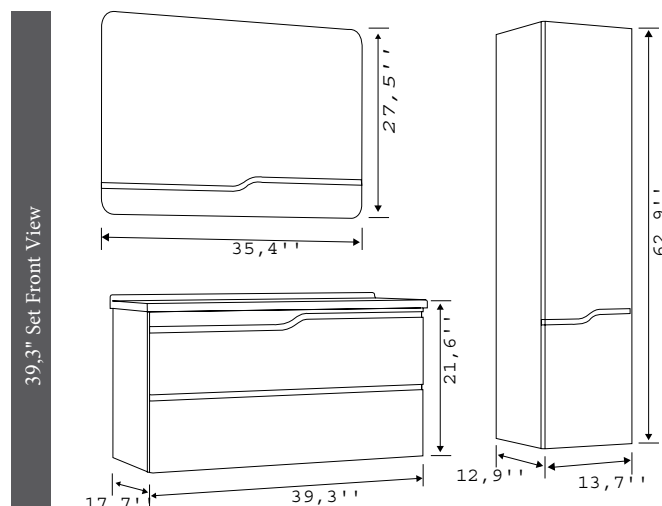

White/White

Black/White

Grey/White

Full Openable Drawer

Soft Closing

Openable Door, Tall Unit

| | PRODUCT NAME | WASHBASIN | BODY | DOOR | UPPER MODULE | PRICE |
|---|---------------------|------------------------|----------------|----------------|--------------------|-------|
|  | 31,4" Set | 31,4" Vanity Washbasin | Lacquer on MDF | Lacquer on MDF | Illuminated Mirror | |
|  | 31,4" Bottom Module | 31,4" Vanity Washbasin | Lacquer on MDF | Lacquer on MDF | | |
|  | 31,4" Upper Module | | | | Illuminated Mirror | |
|  | 39,3" Set | 39,3" Vanity Washbasin | Lacquer on MDF | Lacquer on MDF | Illuminated Mirror | |
|  | 39,3" Bottom Module | 39,3" Vanity Washbasin | Lacquer on MDF | Lacquer on MDF | | |
|  | 39,3" Upper Module | | | | Illuminated Mirror | |
|  | Tall Unit | | Lacquer on MDF | Lacquer on MDF | | |