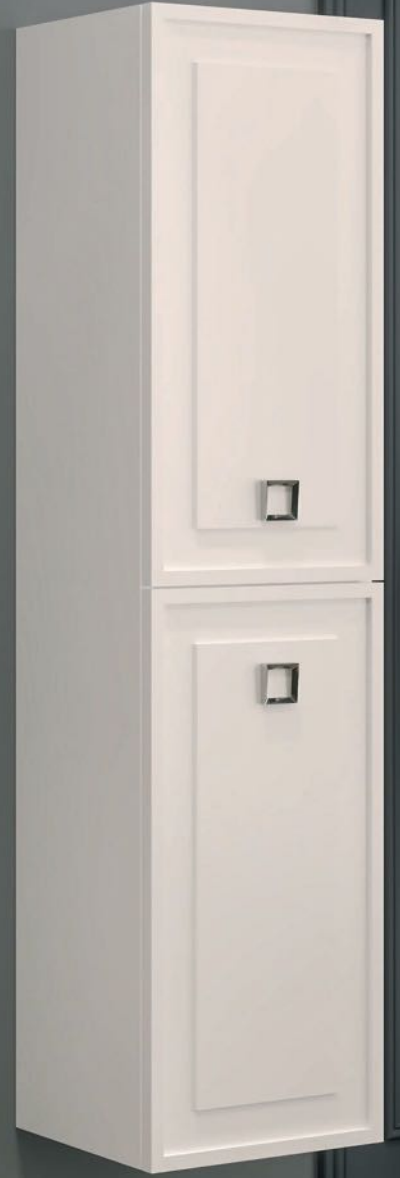

White/White

Brown/Brown

Navy Blue/Navy Blue

Anthracite/Anthracite

Half
Openable
Drawer

Soft Closing

Openable
Door, Tall
Unit

| | PRODUCT NAME | WASHBASIN | BODY | DOOR | UPPER MODULE | PRICE |
|---|---------------------|------------------------|----------------|----------------|--------------------|-------|
|  | 39,3" Set | 39,3" Vanity Washbasin | Lacquer on MDF | Lacquer on MDF | Framed Wall Mirror | |
|  | 39,3" Bottom Module | | Lacquer on MDF | Lacquer on MDF | | |
|  | 39,3" Upper Module | | | | Framed Wall Mirror | |
|  | Tall Unit | | Lacquer on MDF | Lacquer on MDF | | |