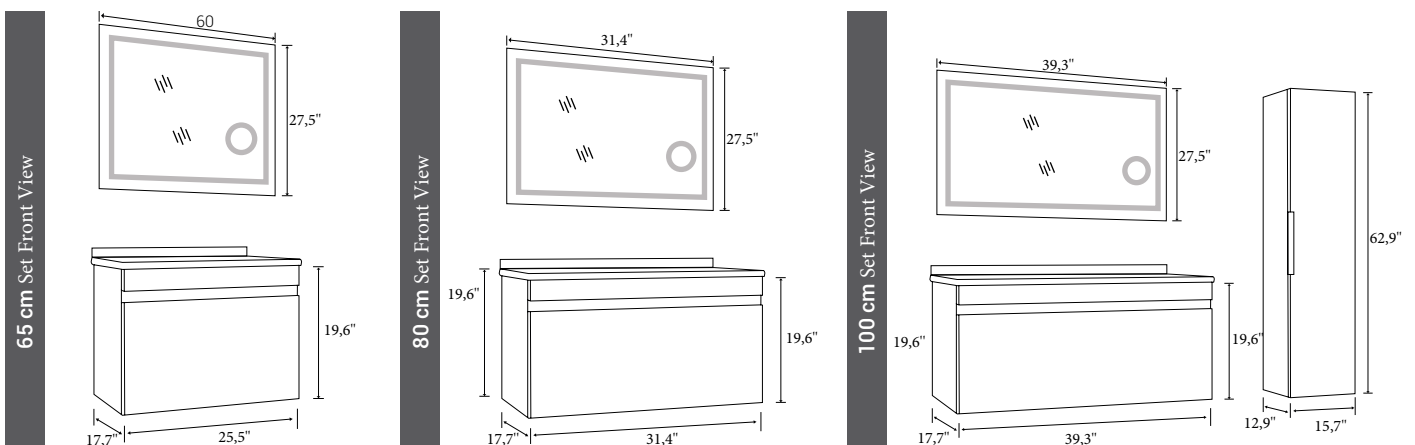

Openable
Door

| | PRODUCT NAME | WASHBASIN | BODY | DOOR | UPPER MODULE | PRICE |
|---|---------------------|------------------------|----------------|----------------|--------------------|-------|
|  | 25,5" Set | 25,5" Vanity Washbasin | Durabad on MDF | Durabad on MDF | Illuminated Mirror | |
|  | 25,5" Bottom Module | 25,5" Vanity Washbasin | Durabad on MDF | Durabad on MDF | | |
|  | 25,5" Upper Module | | | | Illuminated Mirror | |
|  | 31,4" Set | 31,4" Vanity Washbasin | Durabad on MDF | Durabad on MDF | Illuminated Mirror | |
|  | 31,4" Bottom Module | 31,4" Vanity Washbasin | Durabad on MDF | Durabad on MDF | | |
|  | 31,4" Upper Module | | | | Illuminated Mirror | |
|  | 39,3" Set | 39,3" Vanity Washbasin | Durabad on MDF | Durabad on MDF | Illuminated Mirror | |
|  | 39,3" Bottom Module | 39,3" Vanity Washbasin | Durabad on MDF | Durabad on MDF | | |
|  | 39,3" Upper Module | | | | Illuminated Mirror | |
|  | Tall Unit | | Durabad on MDF | Durabad on MDF | | |
|  | 25,5" Flat Mirror | | | | | |
|  | 31,4" Flat Mirror | | | | | |
|  | 39,3" Flat Mirror | | | | | |