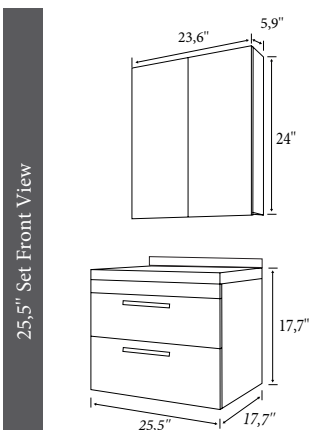

PRODUCT NAME	WASHBASIN	BODY	DOOR	UPPER MODULE	PRICE
	25,5" Set	25,5" Vanity Washbasin	Lacquer on MDF	Lacquer on MDF	Mirror Cabines	
	25,5" Bottom Module	25,5" Vanity Washbasin	Lacquer on MDF	Lacquer on MDF		
	25,5" Upper Module				Mirror Cabines	
	31,4" Set	31,4" Vanity Washbasin	Lacquer on MDF	Lacquer on MDF	Mirror Cabines	
	31,4" Module	31,4" Vanity Washbasin	Lacquer on MDF	Lacquer on MDF		
	31,4" Upper Module				Mirror Cabines	
	39,3" Set	39,3" Vanity Washbasin	Lacquer on MDF	Lacquer on MDF	Mirror Cabines	
	39,3" Bottom Module	39,3" Vanity Washbasin	Lacquer on MDF	Lacquer on MDF		
	39,3" Upper Module				Mirror Cabines