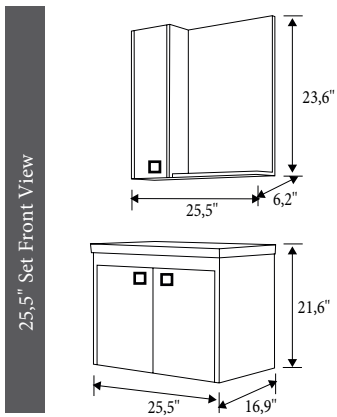

PRODUCT NAME	WASHBASIN	BODY	DOOR	UPPER MODULE	PRICE
	25,5" Set	25,5" Vanity Washbasin	Durabad on MDF	Durabad on MDF	Mirror Cabines	
	25,5" Bottom Module	25,5" Vanity Washbasin	Durabad on MDF	Durabad on MDF		
	25,5" Upper Module				Mirror Cabines	
	31,4" Set	31,4" Vanity Washbasin	Durabad on MDF	Durabad on MDF	Mirror Cabines	
	31,4" Bottom Module	31,4" Vanity Washbasin	Durabad on MDF	Durabad on MDF		
	31,4" Upper Module				Mirror Cabines	
	39,3" Set	39,3" Vanity Washbasin	Durabad on MDF	Durabad on MDF	Mirror Cabines	
	39,3" Bottom Module	39,3" Vanity Washbasin	Durabad on MDF	Durabad on MDF		
	39,3" Upper Module				Mirror Cabines	
	Tall Unit		Durabad on MDF	Durabad on MDF