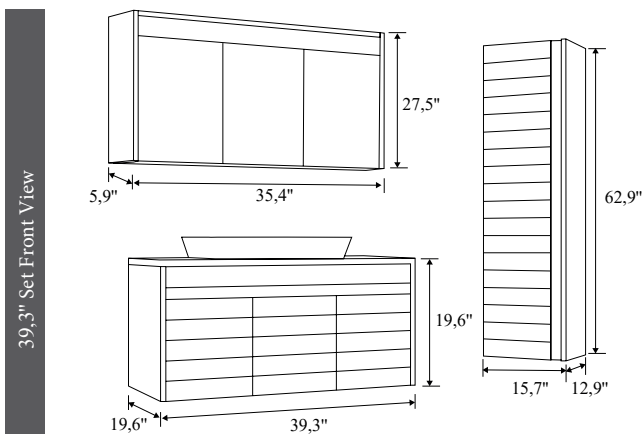

PRODUCT NAME	WASHBASIN	BODY	DOOR	UPPER MODULE	PRICE
	39,3" Set	39,3" Countertop Washbasin	Durabad on MDF	Lacquer on MDF	Mirror Cabines	
	39,3" Bottom Module	39,3" Countertop Washbasin	Durabad on MDF	Lacquer on MDF		
	39,3" Upper Module			Lacquer on MDF	Mirror Cabines	
	Tall Unit		Durabad on MDF	Lacquer on MDF