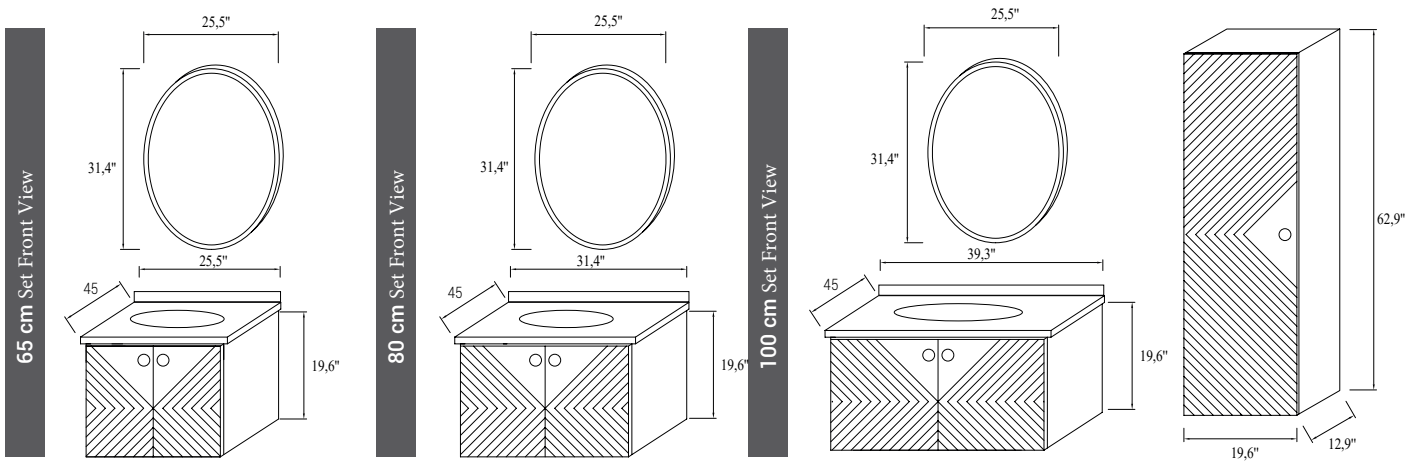

Soft
Closing

Openable
Door, Tall
Unit

| | PRODUCT NAME | WASHBASIN | BODY | DOOR | UPPER MODULE | PRICE |
|---|---------------------|------------------------|----------------|----------------|--------------------|-------|
|  | 25,5" Set | 25,5" Vanity Washbasin | Lacquer on MDF | Lacquer on MDF | Framed Wall Mirror | |
|  | 25,5" Bottom Module | 25,5" Vanity Washbasin | Lacquer on MDF | Lacquer on MDF | | |
|  | 25,5" Upper Module | | | | Framed Wall Mirror | |
|  | 31,4" Set | 31,4" Vanity Washbasin | Lacquer on MDF | Lacquer on MDF | Framed Wall Mirror | |
|  | 31,4" Bottom Module | 31,4" Vanity Washbasin | Lacquer on MDF | Lacquer on MDF | | |
|  | 31,4" Upper Module | | | | Framed Wall Mirror | |
|  | 39,3" Set | 39,3" Vanity Washbasin | Lacquer on MDF | Lacquer on MDF | Framed Wall Mirror | |
|  | 39,3" Bottom Module | 39,3" Vanity Washbasin | Lacquer on MDF | Lacquer on MDF | | |
|  | 39,3" Upper Module | | | | Framed Wall Mirror | |
|  | Tall Unit | | | | | |