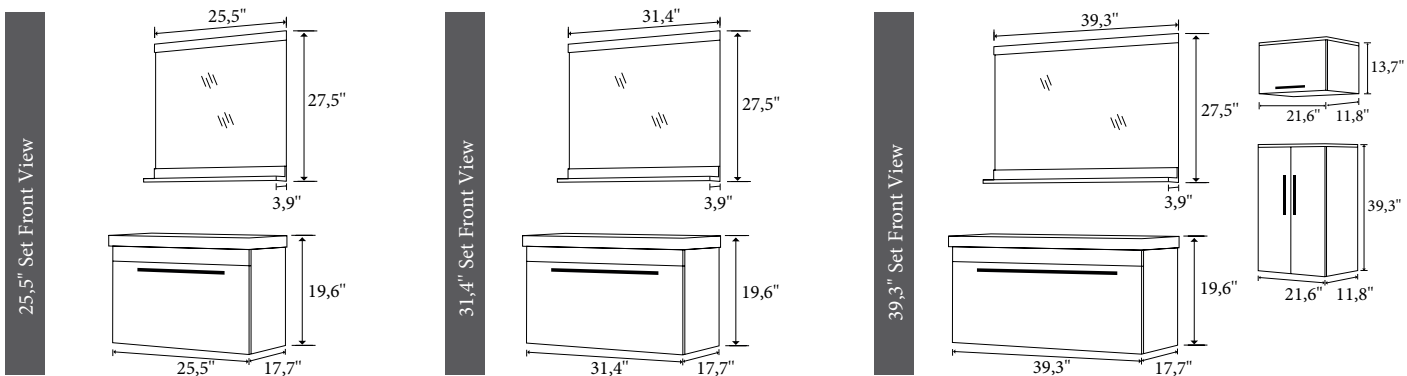

PRODUCT NAME	WASHBASIN	BODY	DOOR	UPPER MODULE	PRICE
	25,5" Set	25,5" Vanity Washbasin	Durabad on MDF	Durabad on MDF	Vanity Mirror	
	25,5" Bottom Module	25,5" Vanity Washbasin	Durabad on MDF	Durabad on MDF		
	25,5" Upper Module				Vanity Mirror	
	31,4" Set	31,4" Vanity Washbasin	Durabad on MDF	Durabad on MDF	Vanity Mirror	
	31,4" Bottom Module	31,4" Vanity Washbasin	Durabad on MDF	Durabad on MDF		
	31,4" Upper Module				Vanity Mirror	
	39,3" Set	39,3" Vanity Washbasin	Durabad on MDF	Durabad on MDF	Vanity Mirror	
	39,3" Bottom Module	39,3" Vanity Washbasin	Durabad on MDF	Durabad on MDF		
	39,3" Upper Module				Vanity Mirror	
	Tall Unit		Durabad on MDF	Durabad on MDF		
	Mini Tall Unit		Durabad on MDF	Durabad on MDF