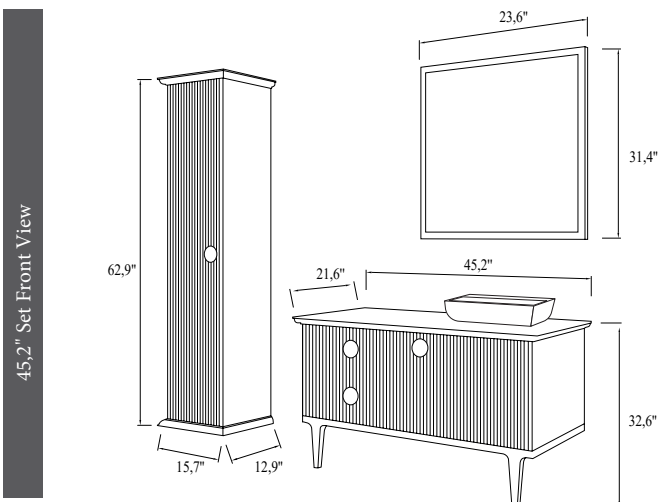

39,3" Set Front View

Hornbeam/White

Hornbeam/Black

Half
Openable
Drawer

Soft Closing

Openable
Door, Tall
Unit

| | PRODUCT NAME | WASHBASIN | BODY | DOOR | UPPER MODULE | PRICE |
|---|---------------------|---|----------------|----------------|--------------------|-------|
|  | 45,2" Set | Hornbeam Countertop, Rectangular Bowl Washbasin | Lacquer on MDF | Lacquer on MDF | Framed Wall Mirror | |
|  | 45,2" Bottom Module | Hornbeam Countertop Rectangular Bowl Washbasin | Lacquer on MDF | Lacquer on MDF | | |
|  | 45,2" Upper Module | | | | Framed Wall Mirror | |
|  | Tall Unit | | Lacquer on MDF | Lacquer on MDF | | |