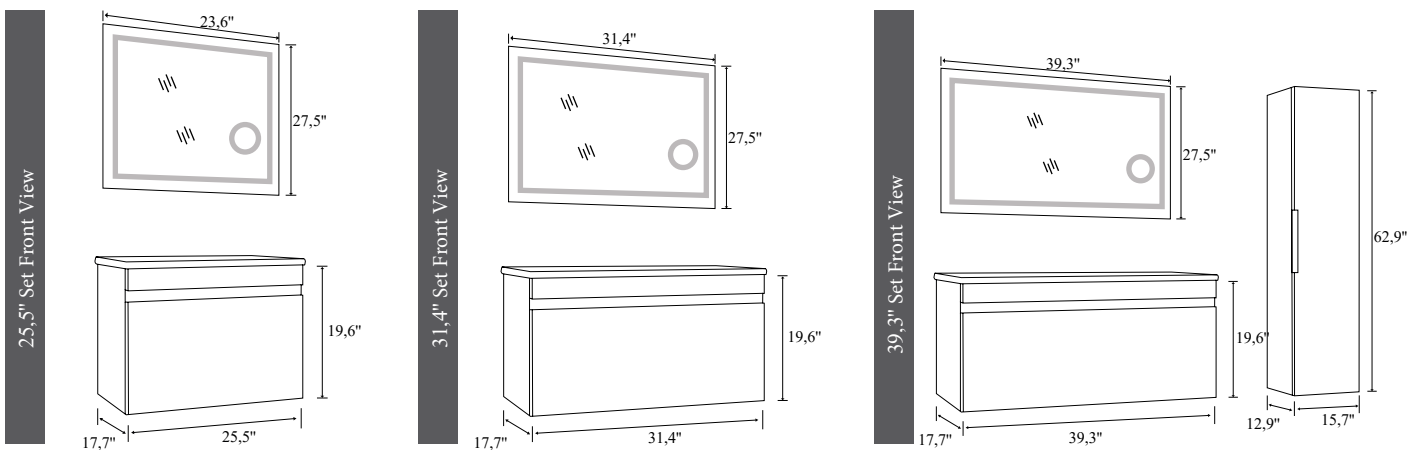

PRODUCT NAME	WASHBASIN	BODY	DOOR	UPPER MODULE	PRICE
	25,5" Set	25,5" Vanity Washbasin	Lacquer on MDF	Lacquer on MDF	Illuminated Mirror	
	25,5" Bottom Module	25,5" Vanity Washbasin	Lacquer on MDF	Lacquer on MDF		
	25,5" Upper Module				Illuminated Mirror	
	31,4" Set	31,4" Vanity Washbasin	Lacquer on MDF	Lacquer on MDF	Illuminated Mirror	
	31,4" Bottom Module	31,4" Vanity Washbasin	Lacquer on MDF	Lacquer on MDF		
	31,4" Upper Module				Illuminated Mirror	
	39,3" Set	39,3" Vanity Washbasin	Lacquer on MDF	Lacquer on MDF	Illuminated Mirror	
	39,3" Bottom Module	39,3" Vanity Washbasin	Lacquer on MDF	Lacquer on MDF		
	39,3" Upper Module				Illuminated Mirror	
	Tall Unit		Lacquer on MDF	Lacquer on MDF		
	25,5" Flat Mirror					
	31,4" Flat Mirror					
	39,3" Flat Mirror