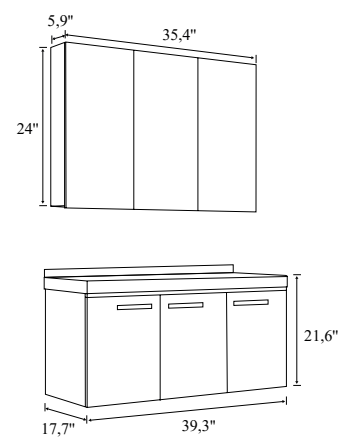

39,3" Set Front View