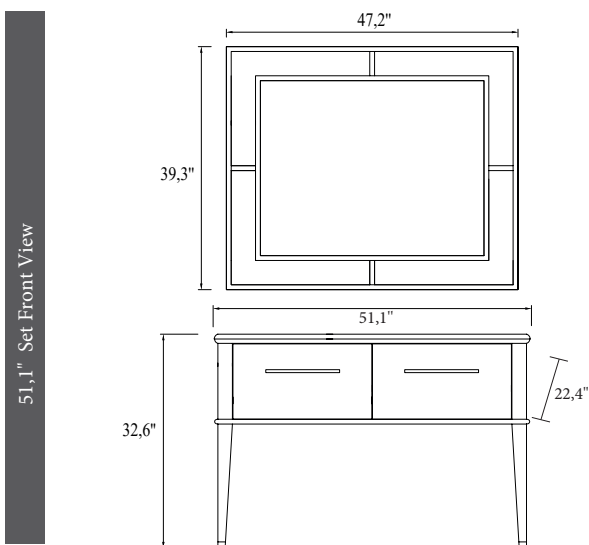

White/White

Black/Black

Half Openable
Drawer

Soft Closing

| | Product Name | WASHBASIN | BODY | CABINET DOOR | Upper Module | PRICE |
|---|---------------------|--|-----------------|----------------|---------------|-------|
|  | 51,1" Set | Marble Countertop, Under Counter Washbasin | Lacquer On MDF | Lacquer On MDF | Framed Mirror | |
|  | 51,1" Bottom Module | Marble Countertop, Under Counter Washbasin | Lacquer On MDF, | Lacquer On MDF | | |
|  | 51,1" Upper Module | | | | Framed Mirror | |