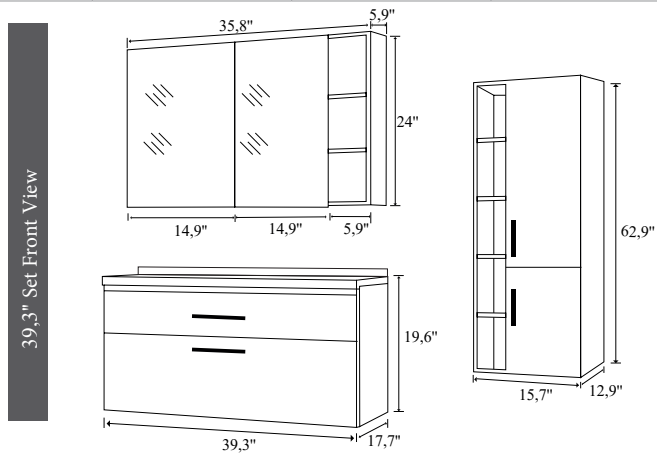

White/White

Black/White

Anthracite/White

Full
Openable
Drawer

Soft
Closing

Openable
Door, Tall
Unit

| | PRODUCT NAME | WASHBASIN | BODY | DOOR | UPPER MODULE | PRICE |
|---|---------------------|------------------------|----------------|----------------|----------------|-------|
|  | 31,4" Set | 31,4" Vanity Washbasin | Lacquer on MDF | Lacquer on MDF | Mirror Cabines | |
|  | 31,4" Bottom Module | 31,4" Vanity Washbasin | Lacquer on MDF | Lacquer on MDF | | |
|  | 31,4" Upper Module | | | | Mirror Cabines | |
|  | 39,3" Set | 39,3" Vanity Washbasin | Lacquer on MDF | Lacquer on MDF | Mirror Cabines | |
|  | 39,3" Bottom Module | 39,3" Vanity Washbasin | Lacquer on MDF | Lacquer on MDF | | |
|  | 39,3" Upper Module | | | | Mirror Cabines | |
|  | Tall Unit | | Lacquer on MDF | Lacquer on MDF | | |