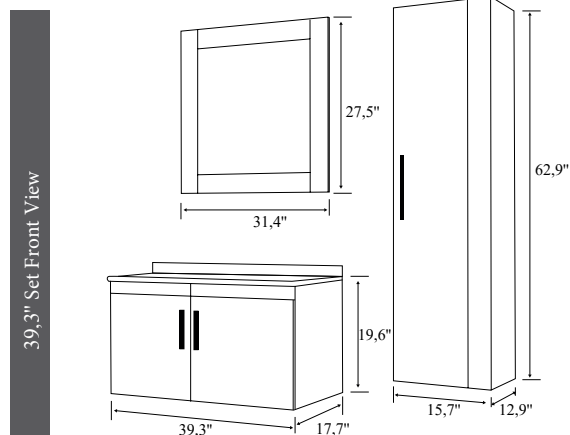

PRODUCT NAME	WASHBASIN	BODY	DOOR	UPPER MODULE	PRICE
	31,4" Set	31,4" Vanity Washbasin	Lacquer on MDF	Lacquer on MDF	Framed Wall Mirror	
	31,4" Bottom Module	31,4" Vanity Washbasin	Lacquer on MDF	Lacquer on MDF		
	31,4" Upper Module				Framed Wall Mirror	
	39,3" Set	39,3" Vanity Washbasin	Lacquer on MDF	Lacquer on MDF	Framed Wall Mirror	
	39,3" Bottom Module	39,3" Vanity Washbasin	Lacquer on MDF	Lacquer on MDF		
	39,3" Upper Module				Framed Wall Mirror	
	Tall Unit		Lacquer on MDF	Lacquer on MDF