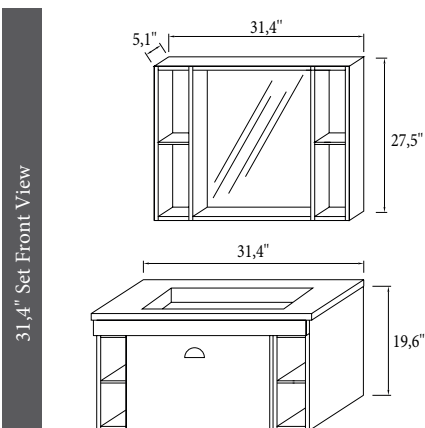

PRODUCT NAME	WASHBASIN	BODY	DOOR	UPPER MODULE	PRICE
	31,4" Set	31,4" Vanity Washbasin	Durabad on MDF	Durabad on MDF	Mirror with Shelf	
	31,4" Bottom Module	31,4" Vanity Washbasin	Durabad on MDF	Durabad on MDF		
	31,4" Upper Module				Mirror with Shelf	
	39,3" Set	39,3" Vanity Washbasin	Durabad on MDF	Durabad on MDF	Mirror with Shelf	
	39,3" Bottom Module	39,3" Vanity Washbasin	Durabad on MDF	Durabad on MDF		
	39,3" Upper Module				Mirror with Shelf