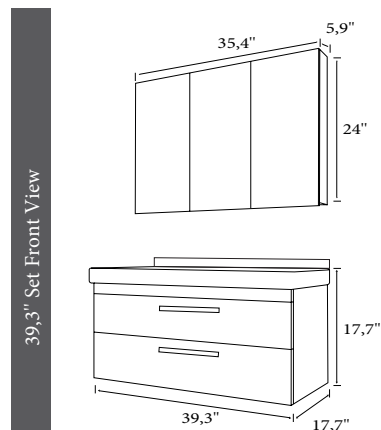

PRODUCT NAME	WASHBASIN	BODY	DOOR	UPPER MODULE	PRICE
	25,5" Set	25,5" Vanity Washbasin	Lacquer on MDF	Lacquer on MDF	Mirror Cabines	
	25,5" Bottom Module	25,5" Vanity Washbasin	Lacquer on MDF	Lacquer on MDF		
	25,5" Upper Module				Mirror Cabines	
	31,4" Set	31,4" Vanity Washbasin	Lacquer on MDF	Lacquer on MDF	Mirror Cabines	
	31,4" Module	31,4" Vanity Washbasin	Lacquer on MDF	Lacquer on MDF		
	31,4" Upper Module				Mirror Cabines	
	39,3" Set	39,3" Vanity Washbasin	Lacquer on MDF	Lacquer on MDF	Mirror Cabines	
	39,3" Bottom Module	39,3" Vanity Washbasin	Lacquer on MDF	Lacquer on MDF		
	39,3" Upper Module				Mirror Cabines