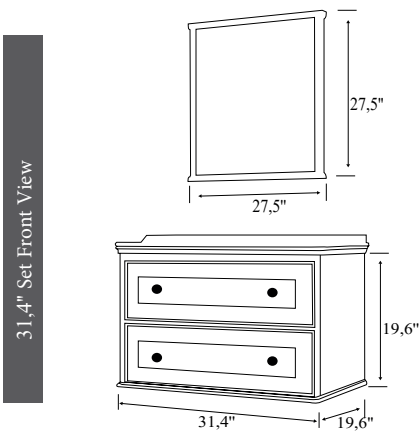

White/White

Anthracite/Anthracite

Full
Openable
Drawer

Soft Closing

Openable
Door, Tall
Unit

| | PRODUCT NAME | WASHBASIN | BODY | DOOR | UPPER MODULE | PRICE |
|--|---------------------|------------------------|----------------|----------------|--------------------|-------|
| | 31,4" Set | 31,4" Vanity Washbasin | Lacquer on MDF | Lacquer on MDF | Framed Wall Mirror | |
| | 31,4" Bottom Module | 31,4" Vanity Washbasin | Lacquer on MDF | Lacquer on MDF | | |
| | 31,4" Upper Module | | | | Framed Wall Mirror | |
| | 39,3" Set | 39,3" Vanity Washbasin | Lacquer on MDF | Lacquer on MDF | Framed Wall Mirror | |
| | 39,3" Bottom Module | 39,3" Vanity Washbasin | Lacquer on MDF | Lacquer on MDF | | |
| | 39,3" Upper Module | | | | Framed Wall Mirror | |
| | Tall Unit | | Lacquer on MDF | Lacquer on MDF | | |