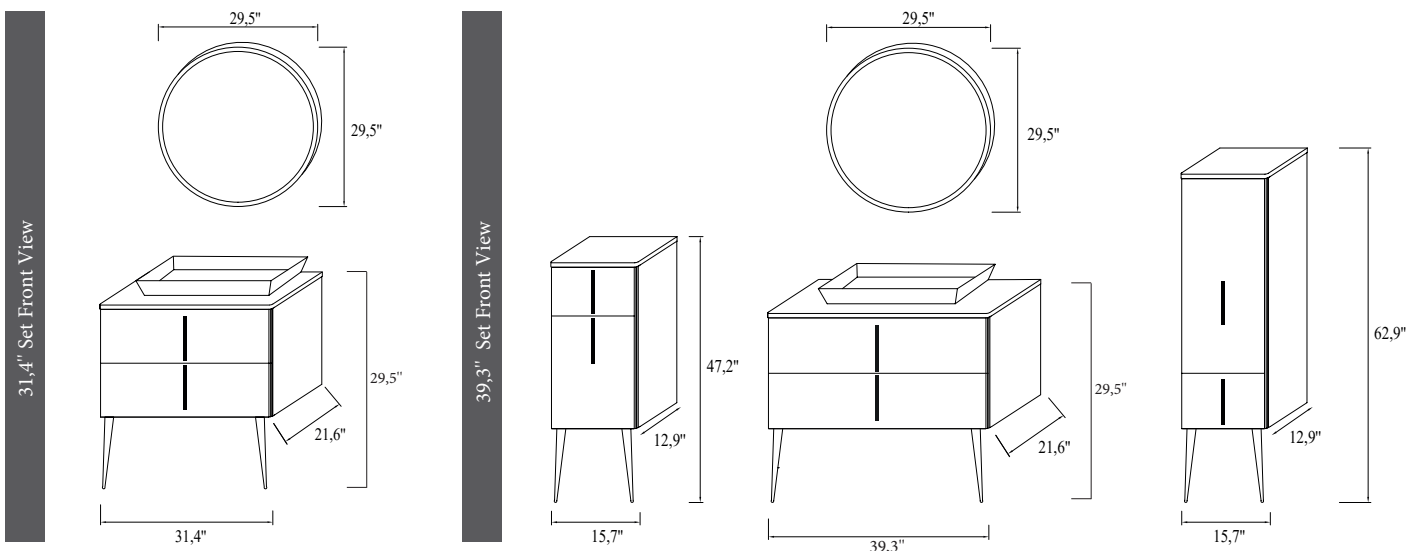

White/White

Grey/Grey

Navy Blue/Navy Blue

Black/Black

Half
Openable
Drawer

Soft Closing

Openable
Door, Tall
Unit

| | PRODUCT NAME | WASHBASIN | BODY | DOOR | UPPER MODULE | PRICE |
|--|---------------------|----------------------------|----------------|----------------|--------------------|-------|
| | 31,4" Set | Rectangular Bowl Washbasin | Lacquer on MDF | Lacquer on MDF | Framed Wall Mirror | |
| | 31,4" Bottom Module | Rectangular Bowl Washbasin | Lacquer on MDF | Lacquer on MDF | | |
| | 31,4" Upper Module | | | | Framed Wall Mirror | |
| | 39,3" Set | Rectangular Bowl Washbasin | Lacquer on MDF | Lacquer on MDF | Framed Wall Mirror | |
| | 39,3" Bottom Module | Rectangular Bowl Washbasin | Lacquer on MDF | Lacquer on MDF | | |
| | 39,3" Upper Module | | | | Framed Wall Mirror | |
| | Tall Unit | | Lacquer on MDF | Lacquer on MDF | | |