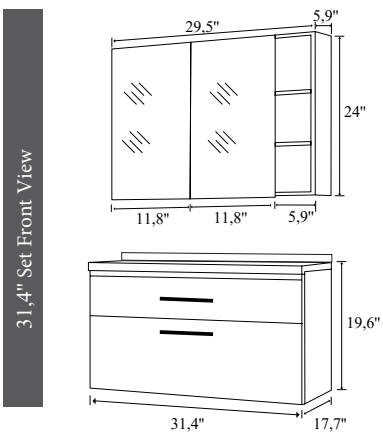

White/White

Black/White

Anthracite/White

Full
Openable
Drawer

Soft
Closing

Openable
Door, Tall
Unit

| | PRODUCT NAME | WASHBASIN | BODY | DOOR | UPPER MODULE | PRICE |
|---|---------------------|------------------------|----------------|----------------|----------------|-------|
|  | 31,4" Set | 31,4" Vanity Washbasin | Lacquer on MDF | Lacquer on MDF | Mirror Cabines | |
|  | 31,4" Bottom Module | 31,4" Vanity Washbasin | Lacquer on MDF | Lacquer on MDF | | |
|  | 31,4" Upper Module | | | | Mirror Cabines | |
|  | 39,3" Set | 39,3" Vanity Washbasin | Lacquer on MDF | Lacquer on MDF | Mirror Cabines | |
|  | 39,3" Bottom Module | 39,3" Vanity Washbasin | Lacquer on MDF | Lacquer on MDF | | |
|  | 39,3" Upper Module | | | | Mirror Cabines | |
|  | Tall Unit | | Lacquer on MDF | Lacquer on MDF | | |