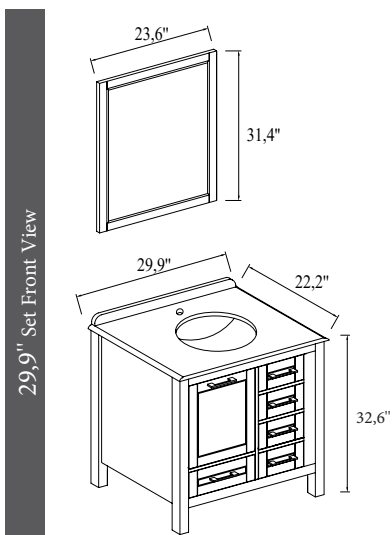

White/White

Black/Black

Half Openable
Drawer

Soft Closing

| | Product Name | WASHBASIN | BODY | CABINET DOOR | Upper Module | PRICE |
|---|---------------------|--|-----------------|----------------|---------------|-------|
|  | 51,1" Set | Marble Countertop, Under Counter Washbasin | Lacquer On MDF | Lacquer On MDF | Framed Mirror | |
|  | 51,1" Bottom Module | Marble Countertop, Under Counter Washbasin | Lacquer On MDF, | Lacquer On MDF | | |
|  | 51,1" Upper Module | | | | Framed Mirror | |