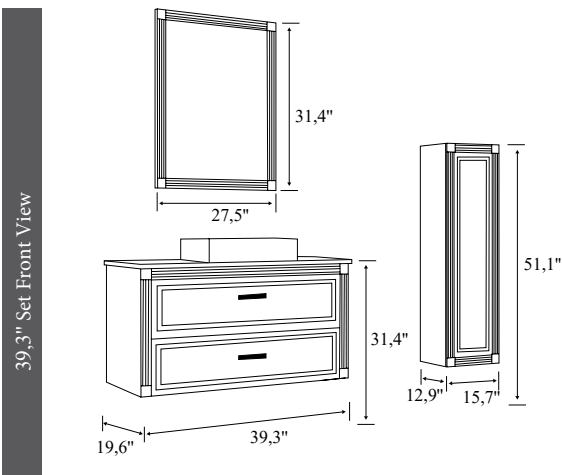

White/White

Half
Openable
Drawer

Soft
Closing

Openable
Door, Tall
Unit

| | PRODUCT NAME | WASHBASIN | BODY | DOOR | UPPER MODULE | PRICE |
|---|---------------------|----------------------|----------------|----------------|--------------------|-------|
|  | 39,3" Set | Countertop Washbasin | Lacquer on MDF | Lacquer on MDF | Framed Wall Mirror | |
|  | 39,3" Bottom Module | Countertop Washbasin | Lacquer on MDF | Lacquer on MDF | | |
|  | 39,3" Upper Module | | | | Framed Wall Mirror | |
|  | Tall Unit | | Lacquer on MDF | Lacquer on MDF | | |