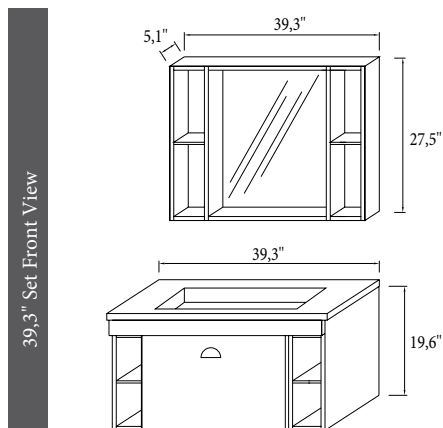

PRODUCT NAME	WASHBASIN	BODY	DOOR	UPPER MODULE	PRICE
	31,4" Set	31,4" Vanity Washbasin	Durabad on MDF	Durabad on MDF	Mirror with Shelf	
	31,4" Bottom Module	31,4" Vanity Washbasin	Durabad on MDF	Durabad on MDF		
	31,4" Upper Module				Mirror with Shelf	
	39,3" Set	39,3" Vanity Washbasin	Durabad on MDF	Durabad on MDF	Mirror with Shelf	
	39,3" Bottom Module	39,3" Vanity Washbasin	Durabad on MDF	Durabad on MDF		
	39,3" Upper Module				Mirror with Shelf