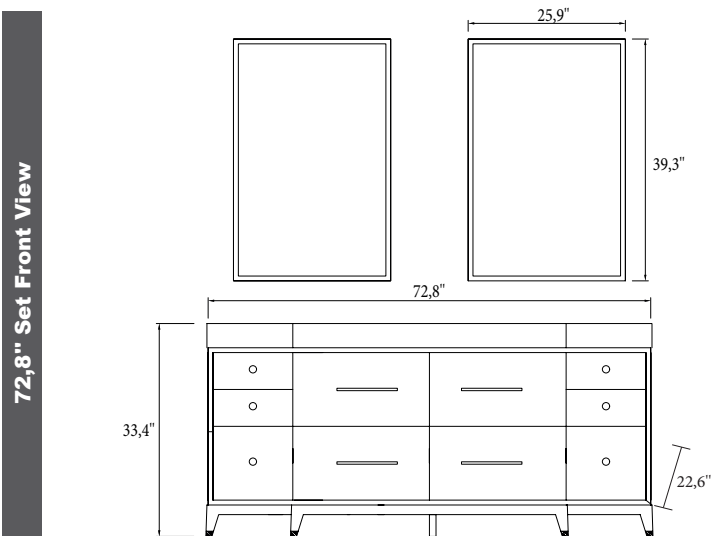

Black/Black

Green/Green

Anthracite/Anthracite

Half Openable
Drawer

Soft Closing

| | Product Name | WASHBASIN | BODY | CABINET DOOR | Upper Module | PRICE |
|---|--------------------|--|---------------------------------|----------------|---------------|-------|
|  | 72.8" Set | Marble Countertop, Under Counter Washbasin | Lacquer On MDF, Solid-Footed | Lacquer On MDF | Framed Mirror | |
|  | 72.8" Submodule | Marble Countertop, Under Counter Washbasin | Lacquer On MDF, Solid-Footed | Lacquer On MDF | | |
|  | 72.8" Upper Module | Marble Countertop, Under Counter Washbasin | | | Framed Mirror | |