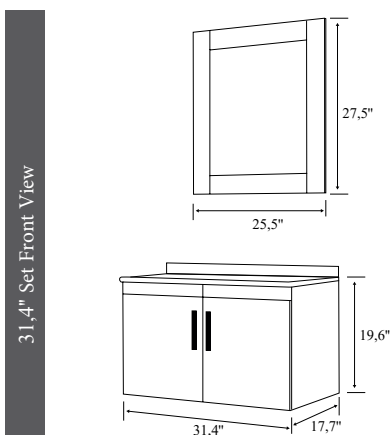

PRODUCT NAME	WASHBASIN	BODY	DOOR	UPPER MODULE	PRICE
	31,4" Set	31,4" Vanity Washbasin	Lacquer on MDF	Lacquer on MDF	Framed Wall Mirror	
	31,4" Bottom Module	31,4" Vanity Washbasin	Lacquer on MDF	Lacquer on MDF		
	31,4" Upper Module				Framed Wall Mirror	
	39,3" Set	39,3" Vanity Washbasin	Lacquer on MDF	Lacquer on MDF	Framed Wall Mirror	
	39,3" Bottom Module	39,3" Vanity Washbasin	Lacquer on MDF	Lacquer on MDF		
	39,3" Upper Module				Framed Wall Mirror	
	Tall Unit		Lacquer on MDF	Lacquer on MDF