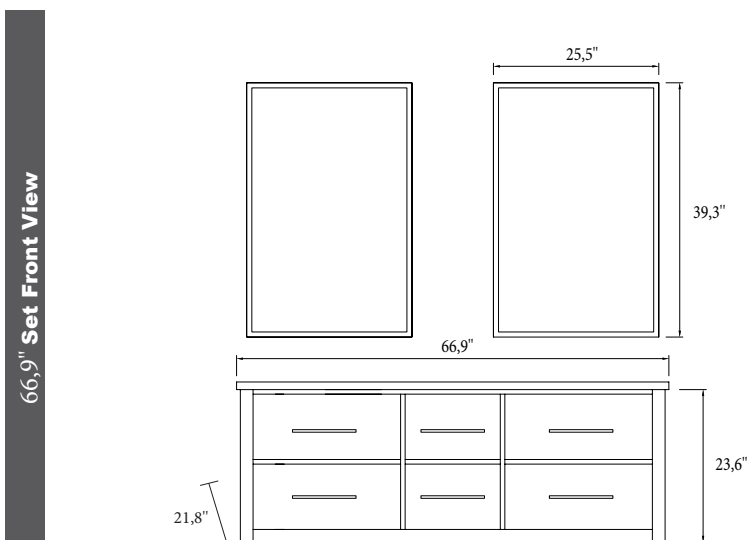

White/White

Navy Blue/Navy Blue

Black/Black

Brown/Brown

Anthracite/Anthracite

Half Openable
Drawer

Soft Closing

| | Product Name | WASHBASIN | BODY | CABINET DOOR | Upper Module | PRICE |
|---|---------------------|--|----------------|----------------|---------------|-------|
|  | 66.9" Set | Marble Countertop, Under Counter Washbasin | Lacquer On MDF | Lacquer On MDF | Framed Mirror | |
|  | 66.9" Bottom Module | Marble Countertop, Under Counter Washbasin | Lacquer On MDF | Lacquer On MDF | | |
|  | 66.9" Upper Module | | | | Framed Mirror | |