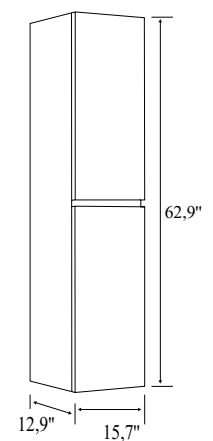

PRODUCT NAME	WASHBASIN	BODY	DOOR	UPPER MODULE	PRICE
	31,4" Set	31,4" Vanity Washbasin	Lacquer on MDF	Lacquer on MDF	Vanity Mirror	
	31,4" Bottom Module	31,4" Vanity Washbasin	Lacquer on MDF	Lacquer on MDF		
	31,4" Upper Module				Vanity Mirror	
	39,3" Set	39,3" Vanity Washbasin	Lacquer on MDF	Lacquer on MDF	Vanity Mirror	
	39,3" Bottom Module	39,3" Vanity Washbasin	Lacquer on MDF	Lacquer on MDF		
	39,3" Upper Module				Vanity Mirror	
	Tall Unit		Lacquer on MDF	Lacquer on MDF