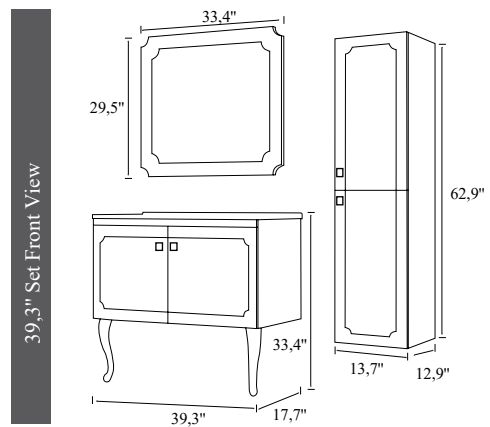

PRODUCT NAME	WASHBASIN	BODY	DOOR	UPPER MODULE	PRICE
	25,5" Set	25,5" Vanity Washbasin	Lacquer on MDF	Lacquer on MDF	Framed Wall Mirror	
	25,5" Bottom Module	25,5" Vanity Washbasin	Lacquer on MDF	Lacquer on MDF		
	25,5" Upper Module				Framed Wall Mirror	
	31,4" Set	31,4" Vanity Washbasin	Lacquer on MDF	Lacquer on MDF	Framed Wall Mirror	
	31,4" Bottom Module	31,4" Vanity Washbasin	Lacquer on MDF	Lacquer on MDF		
	31,4" Upper Module				Framed Wall Mirror	
	39,3" Set	39,3" Vanity Washbasin	Lacquer on MDF	Lacquer on MDF	Framed Wall Mirror	
	39,3" Bottom Module	39,3" Vanity Washbasin	Lacquer on MDF	Lacquer on MDF		
	39,3" Upper Module				Framed Wall Mirror	
	Tall Unit		Lacquer on MDF	Lacquer on MDF