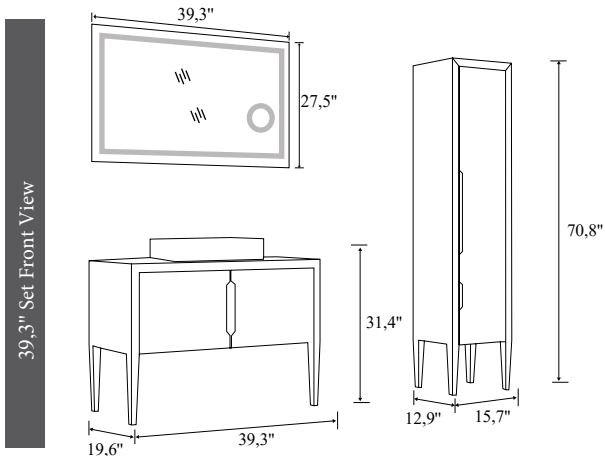

PRODUCT NAME	WASHBASIN	BODY	DOOR	UPPER MODULE	PRICE
	39,3" Set	39,3" Countertop Washbasin	Lacquer on MDF	Lacquer on MDF	Illuminated Mirror	
	39,3" Bottom Module	39,3" Countertop Washbasin	Lacquer on MDF	Lacquer on MDF		
	39,3" Upper Module				Illuminated Mirror	
	Tall Unit		Lacquer on MDF	Lacquer on MDF		
	39,3" Flat Mirror				Mirror