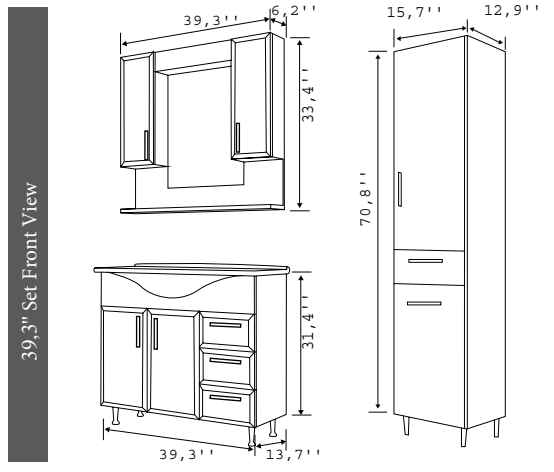

White/White

Full
Openable
Drawer

Openable
Door, Tall
Unit

| | PRODUCT NAME | WASHBASIN | BODY | DOOR | UPPER MODULE | PRICE |
|---|---------------------|-------------------------|----------------|----------------|----------------|-------|
|  | 25,5" Set | 625,5" Vanity Washbasin | Lacquer on MDF | Lacquer on MDF | Mirror Cabines | |
|  | 25,5" Bottom Module | 25,5" Vanity Washbasin | Lacquer on MDF | Lacquer on MDF | | |
|  | 25,5" Upper Module | | | | Mirror Cabines | |
|  | 32,2" Set | 32,2" Vanity Washbasin | Lacquer on MDF | Lacquer on MDF | Mirror Cabines | |
|  | 32,2" Bottom Module | 32,2" Vanity Washbasin | Lacquer on MDF | Lacquer on MDF | | |
|  | 32,2" Upper Module | | | | Mirror Cabines | |
|  | 39,3" Set | 39,3" Vanity Washbasin | Lacquer on MDF | Lacquer on MDF | Mirror Cabines | |
|  | 39,3" Bottom Module | 39,3" Vanity Washbasin | Lacquer on MDF | Lacquer on MDF | | |
|  | 39,3" Upper Module | | | | Mirror Cabines | |
|  | Tall Unit | | Lacquer on MDF | Lacquer on MDF | | |