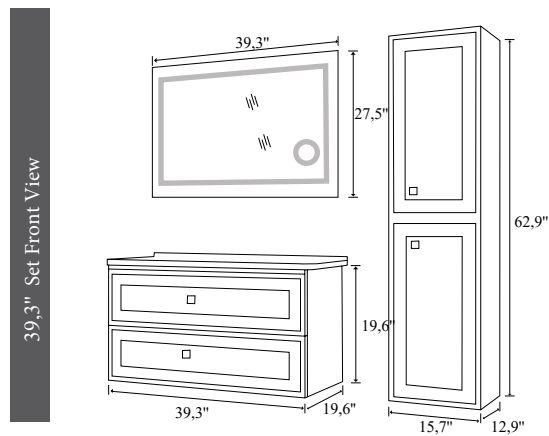

White/White

Anthracite/Anthracite

Illuminated
Wall Mirror

Full
Openable
Drawer

Lighted Mirror

Soft Closing

Openable
Door, Tall
Unit

| | PRODUCT NAME | WASHBASIN | BODY | DOOR | UPPER MODULE | PRICE |
|--|---------------------|------------------------|----------------|----------------|--------------------|-------|
| | 31,4" Set | 31,4" Vanity Washbasin | Lacquer on MDF | Lacquer on MDF | Illuminated Mirror | |
| | 31,4" Bottom Module | 31,4" Vanity Washbasin | Lacquer on MDF | Lacquer on MDF | | |
| | 31,4" Upper Module | | | | Illuminated Mirror | |
| | 39,3" Set | 39,3" Vanity Washbasin | Lacquer on MDF | Lacquer on MDF | | |
| | 39,3" Bottom Module | 39,3" Vanity Washbasin | Lacquer on MDF | Lacquer on MDF | | |
| | 39,3" Upper Module | | | | Illuminated Mirror | |
| | Tall Unit | | Lacquer on MDF | Lacquer on MDF | | |
| | 31,4" Flat Mirror | | | | | |
| | 39,3" Flat Mirror | | | | | |