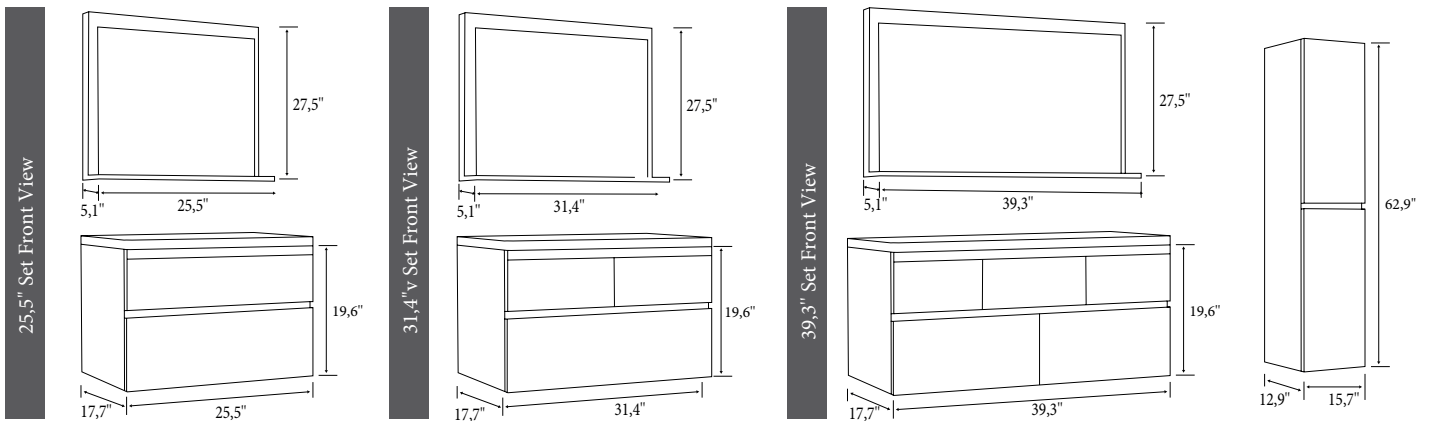

Soft Closing

Openable
Door, Tall
Unit

| | PRODUCT NAME | WASHBASIN | BODY | DOOR | UPPER MODULE | PRICE |
|---|---------------------|------------------------|----------------|----------------|---------------|-------|
|  | 25,5" Set | 25,5" Vanity Washbasin | Durabad on MDF | Durabad on MDF | Vanity Mirror | |
|  | 25,5" Bottom Module | 25,5" Vanity Washbasin | Durabad on MDF | Durabad on MDF | | |
|  | 25,5" Upper Module | | | | Vanity Mirror | |
|  | 31,4" Set | 31,4" Vanity Washbasin | Durabad on MDF | Durabad on MDF | Vanity Mirror | |
|  | 31,4" Bottom Module | 31,4" Vanity Washbasin | Durabad on MDF | Durabad on MDF | | |
|  | 31,4" Upper Module | | | | Vanity Mirror | |
|  | 39,3" Set | 39,3" Vanity Washbasin | Durabad on MDF | Durabad on MDF | Vanity Mirror | |
|  | 39,3" Bottom Module | 39,3" Vanity Washbasin | Durabad on MDF | Durabad on MDF | | |
|  | 39,3" Upper Module | | | | Vanity Mirror | |
|  | Tall Unit | | Durabad on MDF | Durabad on MDF | | |