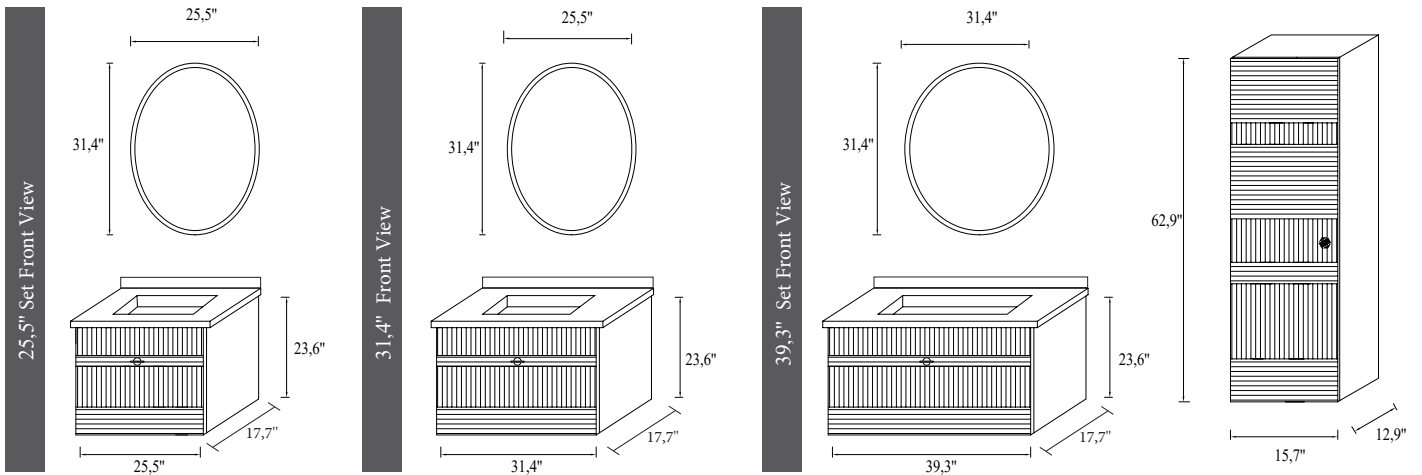

| | PRODUCT NAME | WASHBASIN | BODY | DOOR | UPPER MODULE | PRICE |
|---|---------------------|------------------------|----------------|----------------|--------------------|-------|
|  | 25,5" Set | 25,5" Vanity Washbasin | Lacquer on MDF | Lacquer on MDF | Framed Wall Mirror | |
|  | 25,5" Bottom Module | 25,5" Vanity Washbasin | Lacquer on MDF | Lacquer on MDF | | |
|  | 25,5" Upper Module | | | | Framed Wall Mirror | |
|  | 31,4" Set | 31,4" Vanity Washbasin | Lacquer on MDF | Lacquer on MDF | Framed Wall Mirror | |
|  | 31,4" Bottom Module | 31,4" Vanity Washbasin | Lacquer on MDF | Lacquer on MDF | | |
|  | 31,4" Upper Module | | | | Framed Wall Mirror | |
|  | 39,3" Set | 39,3" Vanity Washbasin | Lacquer on MDF | Lacquer on MDF | Framed Wall Mirror | |
|  | 39,3" Bottom Module | 39,3" Vanity Washbasin | Lacquer on MDF | Lacquer on MDF | | |
|  | 39,3" Upper Module | | | | Framed Wall Mirror | |
|  | Tall Unit | | Lacquer on MDF | Lacquer on MDF | | |