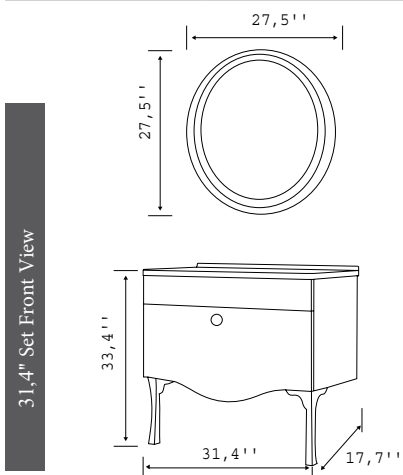

23,6" Set Front View

31,4" Set Front View

39,3" Set Front View

White/Golden Yellow

White/Metallic Grey

Half
Openable
Drawer,
Countertop

Soft Closing

| | PRODUCT NAME | WASHBASIN | BODY | DOOR | UPPER MODULE | PRICE |
|--|---------------------|------------------------|----------------|----------------|--------------------|-------|
| | 31,4" Set | 31,4" Vanity Washbasin | Lacquer on MDF | Lacquer on MDF | Framed Wall Mirror | |
| | 31,4" Bottom Module | 31,4" Vanity Washbasin | Lacquer on MDF | Lacquer on MDF | | |
| | 31,4" Upper Module | | | | Framed Wall Mirror | |
| | 39,3" Set | 39,3" Vanity Washbasin | Lacquer on MDF | Lacquer on MDF | Framed Wall Mirror | |
| | 39,3" Bottom Module | 39,3" Vanity Washbasin | Lacquer on MDF | Lacquer on MDF | | |
| | 39,3" Upper Module | | | | Framed Wall Mirror | |
| | Tall Unit | | Lacquer on MDF | Lacquer on MDF | | |