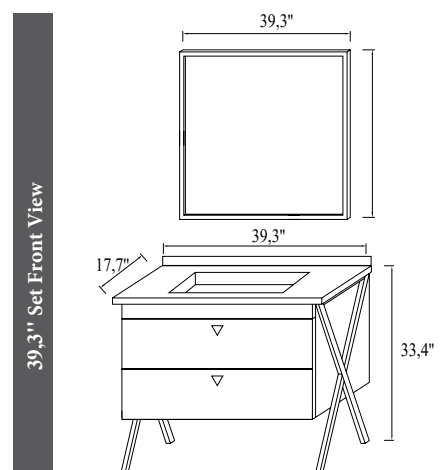

PRODUCT NAME	WASHBASIN	BODY	DOOR	UPPER MODULE	PRICE
	25,5" Set	25,5" Vanity Washbasin	Durabad on MDF	Durabad on MDF	Framed Wall Mirror	
	25,5" Bottom Module	25,5" Vanity Washbasin	Durabad on MDF	Durabad on MDF		
	25,5" Upper Module				Framed Wall Mirror	
	31,4" Set	31,4" Vanity Washbasin	Durabad on MDF	Durabad on MDF	Framed Wall Mirror	
	31,4" Bottom Module		Durabad on MDF	Durabad on MDF		
	31,4" Upper Module				Framed Wall Mirror	
	39,3" Set	39,3" Vanity Washbasin	Durabad on MDF	Durabad on MDF	Framed Wall Mirror	
	39,3" Bottom Module		Durabad on MDF	Durabad on MDF		
	39,3" Upper Module				Framed Wall Mirror