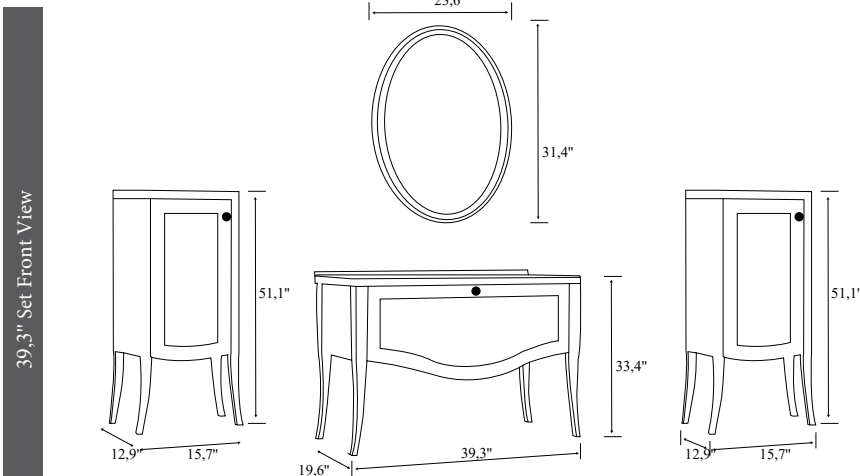

White/White

Soft Closing

Openable
Door

Openable
Door, Tall
Unit

| | PRODUCT NAME | WASHBASIN | BODY | DOOR | UPPER MODULE | PRICE |
|--|---------------------|------------------------|----------------|----------------|--------------------|-------|
| | 39,3" Set | 39,3" Vanity Washbasin | Lacquer on MDF | Lacquer on MDF | Framed Wall Mirror | |
| | 39,3" Bottom Module | 39,3" Vanity Washbasin | Lacquer on MDF | Lacquer on MDF | | |
| | 39,3" Upper Module | | | | Framed Wall Mirror | |
| | Tall Unit | | Lacquer on MDF | Lacquer on MDF | | |