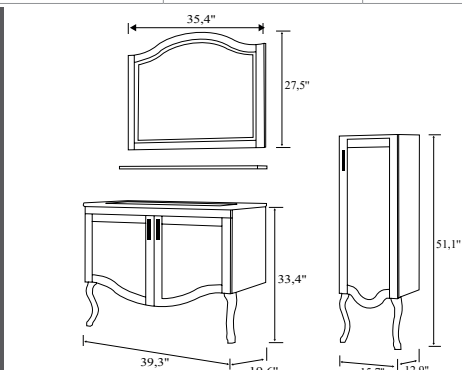

White/White

Anthracite/Anthracite

NavyBlue/Navy Blue

Openable Door

Soft Closing

Openable Door, Tall Unit

| | PRODUCT NAME | WASHBASIN | BODY | DOOR | UPPER MODULE | PRICE |
|--|---------------------|------------------------|----------------|----------------|---------------|-------|
| | 31,4" Set | 31,4" Vanity Washbasin | Lacquer on MDF | Lacquer on MDF | Vanity Mirror | |
| | 31,4" Bottom Module | 31,4" Vanity Washbasin | Lacquer on MDF | Lacquer on MDF | | |
| | 31,4" Upper Module | | | | Vanity Mirror | |
| | 39,3" m Set | 39,3" Vanity Washbasin | Lacquer on MDF | Lacquer on MDF | | |
| | 39,3" Bottom Module | 39,3" Vanity Washbasin | Lacquer on MDF | Lacquer on MDF | | |
| | 39,3" Upper Module | | | | Vanity Mirror | |
| | Tall Unit | | Lacquer on MDF | Lacquer on MDF | | |