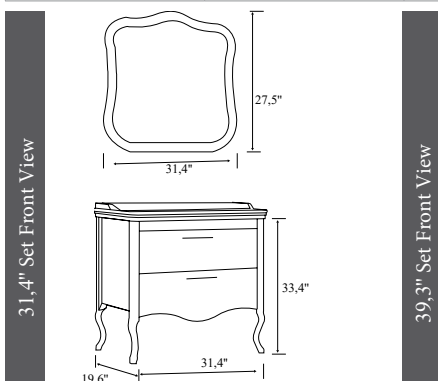

White/White

Half
Openable
Drawer

Soft
Closing

Openable
Door, Tall
Unit

| | PRODUCT NAME | WASHBASIN | BODY | DOOR | UPPER MODULE | PRICE |
|--|---------------------|------------------------|----------------|----------------|--------------------|-------|
| | 31,4" Set | 31,4" Vanity Washbasin | Lacquer on MDF | Lacquer on MDF | Framed Wall Mirror | |
| | 31,4" Bottom Module | 31,4" Vanity Washbasin | Lacquer on MDF | Lacquer on MDF | | |
| | 31,4" Upper Module | | | | Framed Wall Mirror | |
| | 39,3" Set | 39,3" Vanity Washbasin | Lacquer on MDF | Lacquer on MDF | Framed Wall Mirror | |
| | 39,3" Bottom Module | 39,3" Vanity Washbasin | Lacquer on MDF | Lacquer on MDF | | |
| | 39,3" Upper Module | | | | Framed Wall Mirror | |
| | Tall Unit | | Lacquer on MDF | Lacquer on MDF | | |