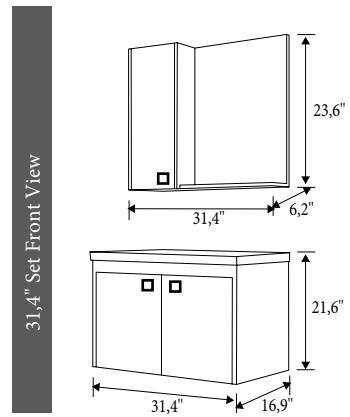

PRODUCT NAME	WASHBASIN	BODY	DOOR	UPPER MODULE	PRICE
	25,5" Set	25,5" Vanity Washbasin	Durabad on MDF	Durabad on MDF	Mirror Cabines	
	25,5" Bottom Module	25,5" Vanity Washbasin	Durabad on MDF	Durabad on MDF		
	25,5" Upper Module				Mirror Cabines	
	31,4" Set	31,4" Vanity Washbasin	Durabad on MDF	Durabad on MDF	Mirror Cabines	
	31,4" Bottom Module	31,4" Vanity Washbasin	Durabad on MDF	Durabad on MDF		
	31,4" Upper Module				Mirror Cabines	
	39,3" Set	39,3" Vanity Washbasin	Durabad on MDF	Durabad on MDF	Mirror Cabines	
	39,3" Bottom Module	39,3" Vanity Washbasin	Durabad on MDF	Durabad on MDF		
	39,3" Upper Module				Mirror Cabines	
	Tall Unit		Durabad on MDF	Durabad on MDF