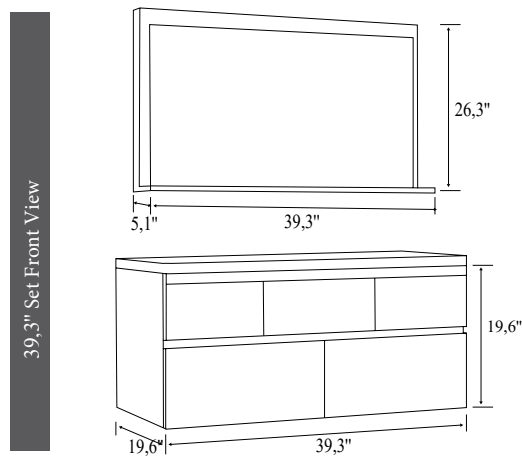

Prices Exclude VAT-Installation.

White/White

Anthracite/Anthracite

Full
Openable
Drawer

Soft
Closing

Openable
Door, Tall
Unit

| | PRODUCT NAME | WASHBASIN | BODY | DOOR | UPPER MODULE | PRICE |
|---|---------------------|------------------------|----------------|----------------|---------------|-------|
|  | 31,4" Set | 31,4" Vanity Washbasin | Lacquer on MDF | Lacquer on MDF | Vanity Mirror | |
|  | 31,4" Bottom Module | 31,4" Vanity Washbasin | Lacquer on MDF | Lacquer on MDF | | |
|  | 31,4" Upper Module | | | | Vanity Mirror | |
|  | 39,3" Set | 39,3" Vanity Washbasin | Lacquer on MDF | Lacquer on MDF | Vanity Mirror | |
|  | 39,3" Bottom Module | 39,3" Vanity Washbasin | Lacquer on MDF | Lacquer on MDF | | |
|  | 39,3" Upper Module | | | | Vanity Mirror | |
|  | Tall Unit | | Lacquer on MDF | Lacquer on MDF | | |