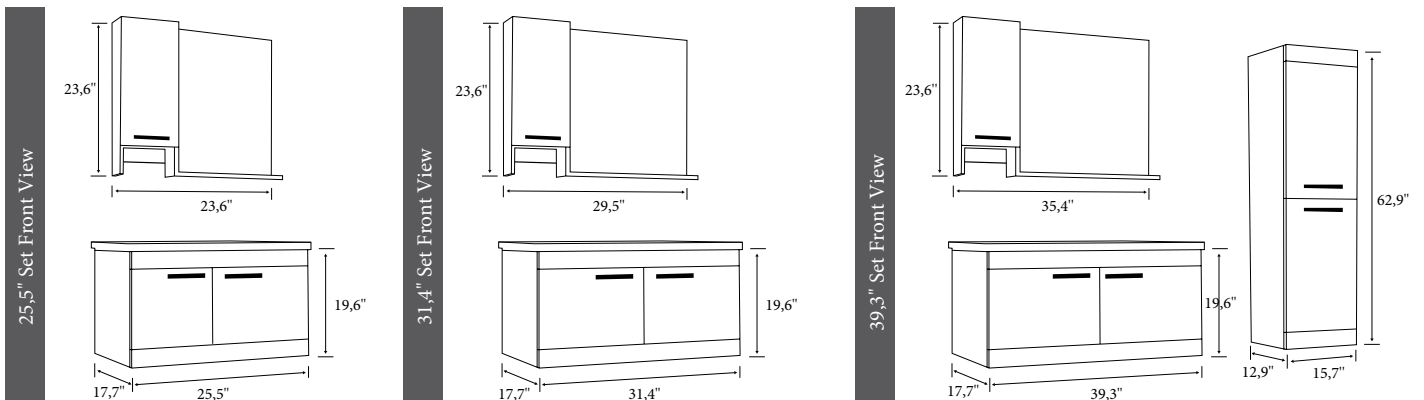

PRODUCT NAME	WASHBASIN	BODY	DOOR	UPPER MODULE	PRICE
	25,5" Set	25,5" Vanity Washbasin	Lacquer on MDF	Durabad on MDF	Mirror Cabines	
	25,5" Bottom Module	25,5" Vanity Washbasin	Lacquer on MDF	Durabad on MDF		
	25,5" Upper Module				Mirror Cabines	
	31,4" Set	31,4" Vanity Washbasin	Lacquer on MDF	Durabad on MDF	Mirror Cabines	
	31,4" Bottom Module	31,4" Vanity Washbasin	Lacquer on MDF	Durabad on MDF		
	31,4" Upper Module				Mirror Cabines	
	39,3" Set	39,3" Vanity Washbasin	Lacquer on MDF	Durabad on MDF	Mirror Cabines	
	39,3" Bottom Module	39,3" Vanity Washbasin	Lacquer on MDF	Durabad on MDF		
	39,3" Upper Module				Mirror Cabines	
	Tall Unit		Lacquer on MDF	Durabad on MDF