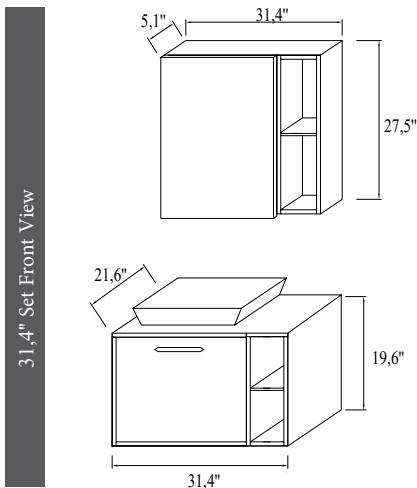

Openable Door, Tall Unit

| | PRODUCT NAME | WASHBASIN | BODY | DOOR | UPPER MODULE | PRICE |
|--|---------------------|---------------------------------------|----------------|----------------|----------------|-------|
| | 31,4" Set | Countertop Rectangular Bowl Washbasin | Durabad on MDF | Durabad on MDF | Mirror Cabines | |
| | 31,4" Bottom Module | Countertop Rectangular Bowl Washbasin | Durabad on MDF | Durabad on MDF | | |
| | 31,4" Upper Module | | | | Mirror Cabines | |
| | 39,9" Set | Countertop Rectangular Bowl Washbasin | Durabad on MDF | Durabad on MDF | | |
| | 39,9" Bottom Module | Countertop Rectangular Bowl Washbasin | Durabad on MDF | Durabad on MDF | | |
| | 39,9" Upper Module | | | | Mirror Cabines | |
| | Tall Unit | | Durabad on MDF | Durabad on MDF | | |