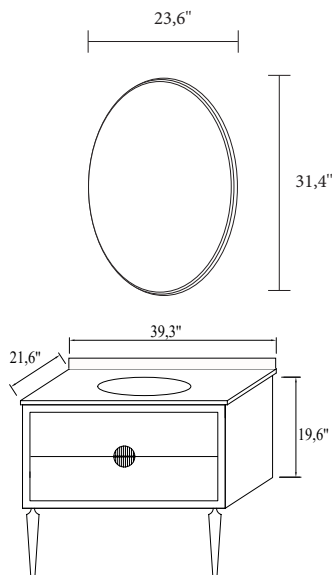

PRODUCT NAME	WASHBASIN	BODY	DOOR	UPPER MODULE	PRICE
	39,3" Set	Marble Countertop, Undermount Washbasin	Lacquer on MDF	Lacquer on MDF	Framed Wall Mirror	
	39,3" Bottom Module	Marble Countertop, Undermount Washbasin	Lacquer on MDF	Lacquer on MDF		
	39,3" Upper Module				Framed Wall Mirror