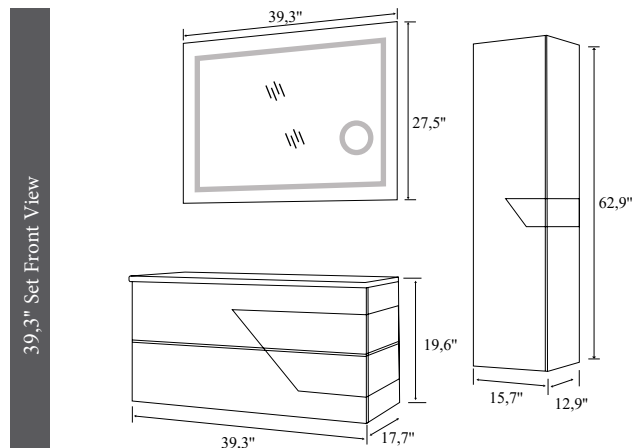

Lighted Mirror

Soft Closing

Openable
Door, Tall
Unit

| | PRODUCT NAME | WASHBASIN | BODY | DOOR | UPPER MODULE | PRICE |
|--|---------------------|------------------------|----------------|----------------|--------------------|-------|
| | 31,4" Set | 31,4" Vanity Washbasin | Durabad on MDF | Durabad on MDF | Illuminated Mirror | |
| | 31,4" Bottom Module | 31,4" Vanity Washbasin | Durabad on MDF | Durabad on MDF | | |
| | 31,4" Upper Module | | | | Illuminated Mirror | |
| | 39,3" Set | 39,3" Vanity Washbasin | Durabad on MDF | Durabad on MDF | Illuminated Mirror | |
| | 39,3" Bottom Module | 39,3" Vanity Washbasin | Durabad on MDF | Durabad on MDF | | |
| | 39,3" Upper Module | | | | Illuminated Mirror | |
| | Tall Unit | | Durabad on MDF | Durabad on MDF | | |
| | 31,4" Flat Mirror | | | | | |
| | 39,3" Flat Mirror | | | | | |