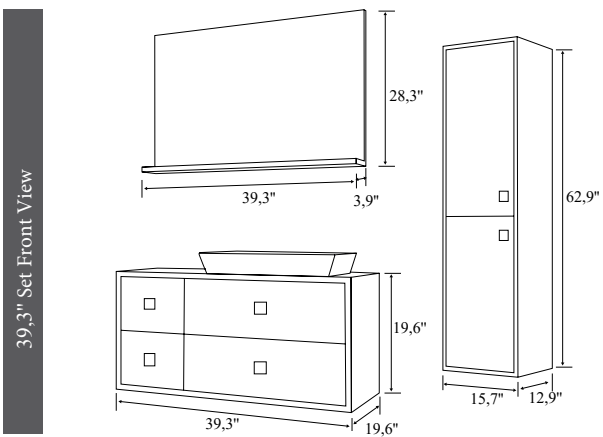

PRODUCT NAME	WASHBASIN	BODY	DOOR	UPPER MODULE	PRICE
	39,3" Set	39,3" Countertop Washbasin	Durabad on MDF	Lacquer on MDF	Vanity Mirror	
	39,3" Bottom Module	39,3" Countertop Washbasin	Durabad on MDF	Lacquer on MDF		
	39,3" Upper Module			Lacquer on MDF	Vanity Mirror	
	Tall Unit		Durabad on MDF	Lacquer on MDF