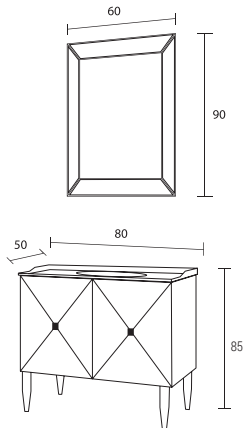

PRODUCT NAME	WASHBASIN	BODY	DOOR	UPPER MODULE	PRICE
	23,6" Set	23,6" Vanity Washbasin	Lacquer on MDF, Solid-Footed	Lacquer on MDF	Framed Wall Mirror	
	23,6" Bottom Module	23,6" Vanity Washbasin	Lacquer on MDF, Solid-Footed	Lacquer on MDF		
	23,6" Upper Module				Framed Wall Mirror	
	31,4" Set	31,4" Vanity Washbasin	Lacquer on MDF, Solid-Footed	Lacquer on MDF	Framed Wall Mirror	
	31,4" Bottom Module	31,4" Vanity Washbasin	Lacquer on MDF, Solid-Footed	Lacquer on MDF		
	31,4" Upper Module				Framed Wall Mirror	
	39,3" Set	39,3" Vanity Washbasin	Lacquer on MDF, Solid-Footed	Lacquer on MDF	Framed Wall Mirror	
	39,3" Bottom Module	39,3" Vanity Washbasin	Lacquer on MDF, Solid-Footed	Lacquer on MDF		
	39,3" Upper Module				Framed Wall Mirror	
	Tall Unit		Lacquer on MDF, Solid-Footed	Lacquer on MDF