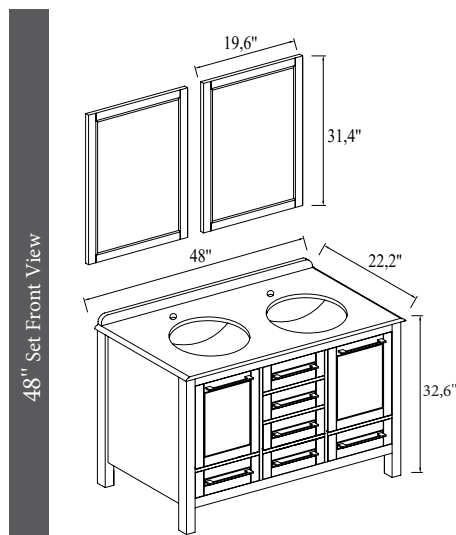

White/White

Black/Black

Half Openable
Drawer

Soft Closing

| | Product Name | WASHBASIN | BODY | CABINET DOOR | Upper Module | PRICE |
|---|---------------------|--|-----------------|----------------|---------------|-------|
|  | 51,1" Set | Marble Countertop, Under Counter Washbasin | Lacquer On MDF | Lacquer On MDF | Framed Mirror | |
|  | 51,1" Bottom Module | Marble Countertop, Under Counter Washbasin | Lacquer On MDF, | Lacquer On MDF | | |
|  | 51,1" Upper Module | | | | Framed Mirror | |