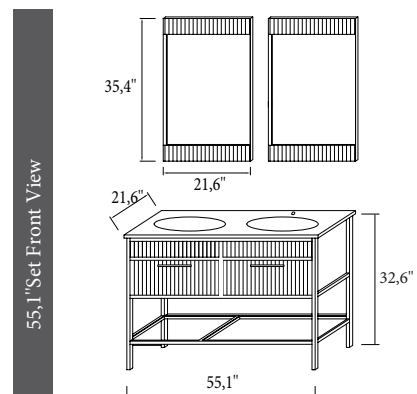

Soft Closing

Square Bar

| | Product Name | WASHBASIN | BODY | CABINET DOOR | Upper Module | PRICE |
|---|---------------------|--|-----------------------------------|----------------|---------------|-------|
|  | 31,4" Set | Marble Countertop, Under Counter Washbasin | Lacquer On MDF, With Profile Legs | Lacquer On MDF | Framed Mirror | |
|  | 31,4" Bottom Module | Marble Countertop, Under Counter Washbasin | Lacquer On MDF, With Profile Legs | Lacquer On MDF | | |
|  | 31,4" Upper Module | | | | Framed Mirror | |
|  | 39,3" Set | Marble Countertop, Under Counter Washbasin | Lacquer On MDF, With Profile Legs | Lacquer On MDF | | |
|  | 39,3" Bottom Module | Marble Countertop, Under Counter Washbasin | Lacquer On MDF, With Profile Legs | Lacquer On MDF | | |
|  | 39,3" Upper Module | | | | Framed Mirror | |
|  | 55,1" Set | Marble Countertop, Under Counter Washbasin | Lacquer On MDF, With Profile Legs | Lacquer On MDF | | |
|  | 55,1" Bottom Module | Marble Countertop, Under Counter Washbasin | Lacquer On MDF, With Profile Legs | Lacquer On MDF | | |
|  | 55,1" Upper Module | | | | Framed Mirror | |