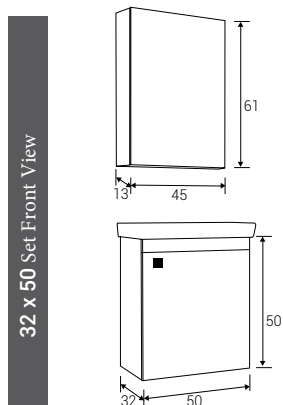

PRODUCT NAME	WASHBASIN	BODY	DOOR	UPPER MODULE	PRICE
	22 x 40 cm Set	Vanity Washbasin	Lacquer on MDF	Lacquer on MDF	Vanity Mirror	
	22 x 40 cm Bottom Module	Vanity Washbasin	Lacquer on MDF	Lacquer on MDF		
	Upper Module				Vanity Mirror	
	32 x 50 cm Set	Vanity Washbasin	Lacquer on MDF	Lacquer on MDF	Vanity Mirror	
	32 x 50 cm Bottom Module	32 x 50 cm Vanity Washbasin	Lacquer on MDF	Lacquer on MDF		
	Upper Module				Vanity Mirror