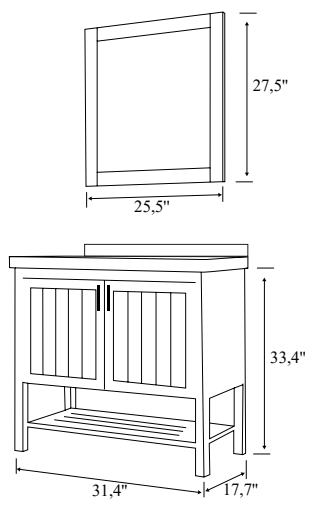

31,4" Set Front View

39,3" Set Front View

White/White

Anthracite/Anthracite

Navy Blue/Navy Blue

Illuminated Wall Mirror

Full Openable Drawer

Lighted Mirror