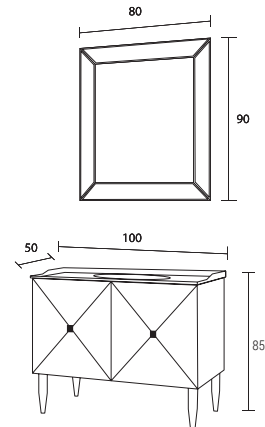

PRODUCT NAME	WASHBASIN	BODY	DOOR	UPPER MODULE	PRICE
	23,6" Set	23,6" Vanity Washbasin	Lacquer on MDF, Solid-Footed	Lacquer on MDF	Framed Wall Mirror	
	23,6" Bottom Module	23,6" Vanity Washbasin	Lacquer on MDF, Solid-Footed	Lacquer on MDF		
	23,6" Upper Module				Framed Wall Mirror	
	31,4" Set	31,4" Vanity Washbasin	Lacquer on MDF, Solid-Footed	Lacquer on MDF	Framed Wall Mirror	
	31,4" Bottom Module	31,4" Vanity Washbasin	Lacquer on MDF, Solid-Footed	Lacquer on MDF		
	31,4" Upper Module				Framed Wall Mirror	
	39,3" Set	39,3" Vanity Washbasin	Lacquer on MDF, Solid-Footed	Lacquer on MDF	Framed Wall Mirror	
	39,3" Bottom Module	39,3" Vanity Washbasin	Lacquer on MDF, Solid-Footed	Lacquer on MDF		
	39,3" Upper Module				Framed Wall Mirror	
	Tall Unit		Lacquer on MDF, Solid-Footed	Lacquer on MDF