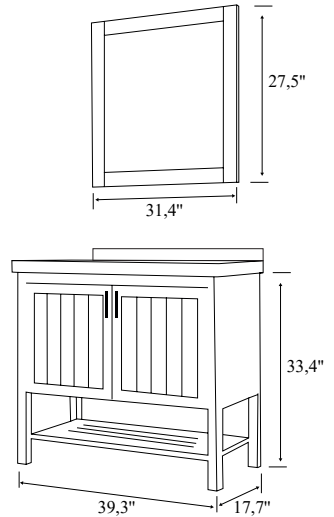

31,4" Set Front View

39,3" Set Front View

White/White

Anthracite/Anthracite

Navy Blue/Navy Blue

Illuminated Wall Mirror

Full Openable Drawer

Lighted Mirror