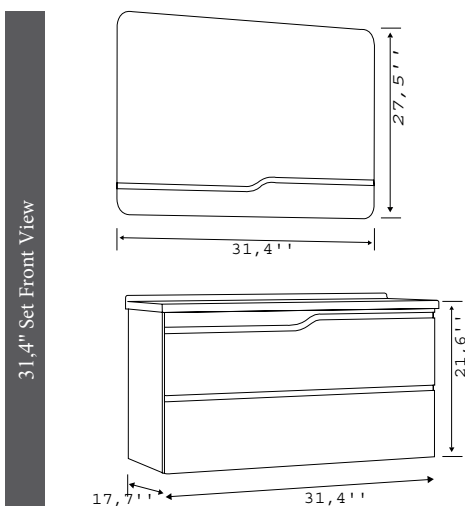

White/White

Black/White

Grey/White

Full Openable Drawer

Soft Closing

Openable Door, Tall Unit

| | PRODUCT NAME | WASHBASIN | BODY | DOOR | UPPER MODULE | PRICE |
|---|---------------------|------------------------|----------------|----------------|--------------------|-------|
|  | 31,4" Set | 31,4" Vanity Washbasin | Lacquer on MDF | Lacquer on MDF | Illuminated Mirror | |
|  | 31,4" Bottom Module | 31,4" Vanity Washbasin | Lacquer on MDF | Lacquer on MDF | | |
|  | 31,4" Upper Module | | | | Illuminated Mirror | |
|  | 39,3" Set | 39,3" Vanity Washbasin | Lacquer on MDF | Lacquer on MDF | Illuminated Mirror | |
|  | 39,3" Bottom Module | 39,3" Vanity Washbasin | Lacquer on MDF | Lacquer on MDF | | |
|  | 39,3" Upper Module | | | | Illuminated Mirror | |
|  | Tall Unit | | Lacquer on MDF | Lacquer on MDF | | |