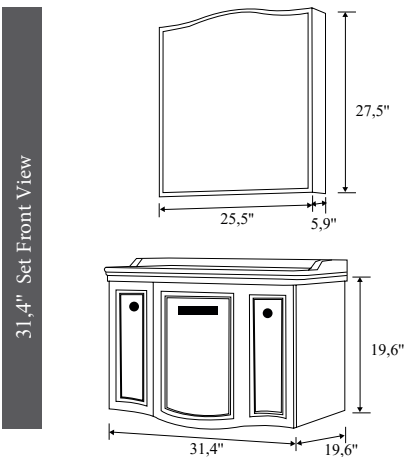

White/White

Anthracite/Anthracite

Openable
Door

Soft
Closing

Openable
Door, Tall
Unit

| | PRODUCT NAME | WASHBASIN | BODY | DOOR | UPPER MODULE | PRICE |
|--|---------------------|------------------------|----------------|----------------|----------------|-------|
| | 31,4" Set | 31,4" Vanity Washbasin | Lacquer on MDF | Lacquer on MDF | Mirror Cabines | |
| | 31,4" Bottom Module | 31,4" Vanity Washbasin | Lacquer on MDF | Lacquer on MDF | | |
| | 31,4" Upper Module | | | | Mirror Cabines | |
| | 39,3" Set | 39,3" Vanity Washbasin | Lacquer on MDF | Lacquer on MDF | Mirror Cabines | |
| | 39,3" Bottom Module | 39,3" Vanity Washbasin | Lacquer on MDF | Lacquer on MDF | | |
| | 39,3" Upper Module | | | | Mirror Cabines | |
| | Tall Unit | | Lacquer on MDF | Lacquer on MDF | | |