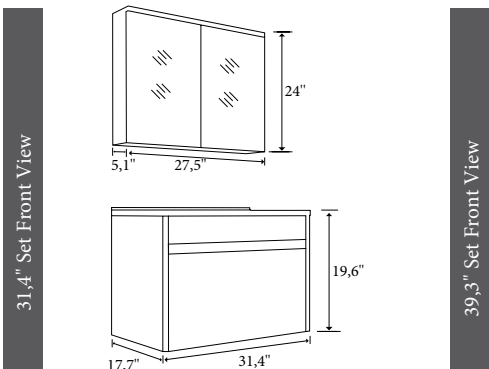

PRODUCT NAME	WASHBASIN	BODY	DOOR	UPPER MODULE	PRICE
	31,4" Set	31,4" Vanity Washbasin	Durabad on MDF	Lacquer on MDF	Mirror Cabines	
	31,4" Bottom Module	31,4" Vanity Washbasin	Durabad on MDF	Lacquer on MDF		
	31,4" Upper Module				Mirror Cabines	
	39,3" Set	39,3" Vanity Washbasin	Durabad on MDF	Lacquer on MDF	Mirror Cabines	
	39,3" Bottom Module	39,3" Vanity Washbasin	Durabad on MDF	Lacquer on MDF		
	39,3" Upper Module				Mirror Cabines	
	Tall Unit		Durabad on MDF	Lacquer on MDF