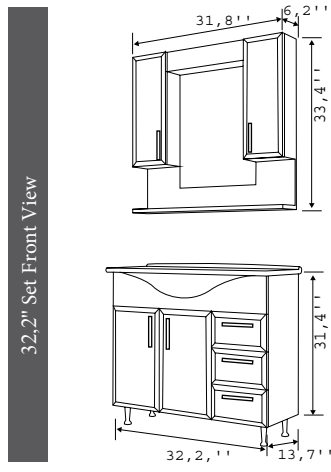

White/White

Full
Openable
Drawer

Openable
Door, Tall
Unit

| | PRODUCT NAME | WASHBASIN | BODY | DOOR | UPPER MODULE | PRICE |
|---|---------------------|-------------------------|----------------|----------------|----------------|-------|
|  | 25,5" Set | 625,5" Vanity Washbasin | Lacquer on MDF | Lacquer on MDF | Mirror Cabines | |
|  | 25,5" Bottom Module | 25,5" Vanity Washbasin | Lacquer on MDF | Lacquer on MDF | | |
|  | 25,5" Upper Module | | | | Mirror Cabines | |
|  | 32,2" Set | 32,2" Vanity Washbasin | Lacquer on MDF | Lacquer on MDF | Mirror Cabines | |
|  | 32,2" Bottom Module | 32,2" Vanity Washbasin | Lacquer on MDF | Lacquer on MDF | | |
|  | 32,2" Upper Module | | | | Mirror Cabines | |
|  | 39,3" Set | 39,3" Vanity Washbasin | Lacquer on MDF | Lacquer on MDF | Mirror Cabines | |
|  | 39,3" Bottom Module | 39,3" Vanity Washbasin | Lacquer on MDF | Lacquer on MDF | | |
|  | 39,3" Upper Module | | | | Mirror Cabines | |
|  | Tall Unit | | Lacquer on MDF | Lacquer on MDF | | |