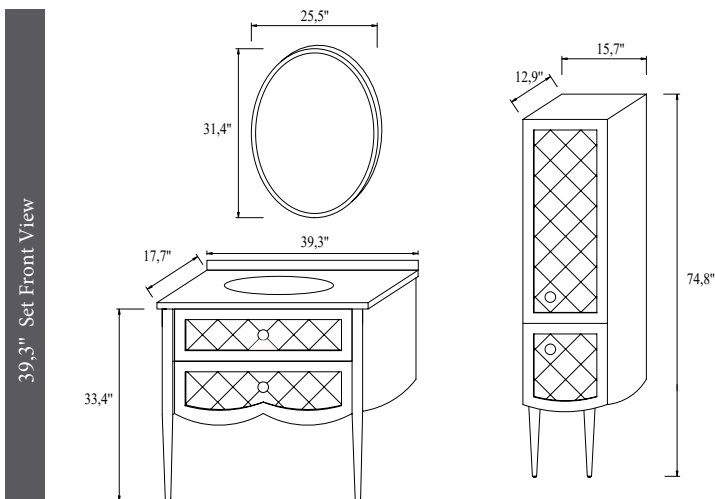

PRODUCT NAME	WASHBASIN	BODY	DOOR	UPPER MODULE	PRICE
	39,3" Set	39,3" Vanity Washbasin	Lacquer on MDF	Lacquer on MDF	Framed Wall Mirror	
	39,3" Bottom Module		Lacquer on MDF	Lacquer on MDF		
	39,3" Upper Module				Framed Wall Mirror	
	Tall Unit		Lacquer on MDF	Lacquer on MDF