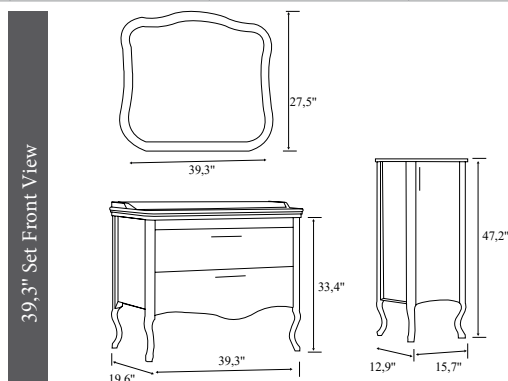

White/White

Half
Openable
Drawer

Soft
Closing

Openable
Door, Tall
Unit

| | PRODUCT NAME | WASHBASIN | BODY | DOOR | UPPER MODULE | PRICE |
|--|---------------------|------------------------|----------------|----------------|--------------------|-------|
| | 31,4" Set | 31,4" Vanity Washbasin | Lacquer on MDF | Lacquer on MDF | Framed Wall Mirror | |
| | 31,4" Bottom Module | 31,4" Vanity Washbasin | Lacquer on MDF | Lacquer on MDF | | |
| | 31,4" Upper Module | | | | Framed Wall Mirror | |
| | 39,3" Set | 39,3" Vanity Washbasin | Lacquer on MDF | Lacquer on MDF | Framed Wall Mirror | |
| | 39,3" Bottom Module | 39,3" Vanity Washbasin | Lacquer on MDF | Lacquer on MDF | | |
| | 39,3" Upper Module | | | | Framed Wall Mirror | |
| | Tall Unit | | Lacquer on MDF | Lacquer on MDF | | |