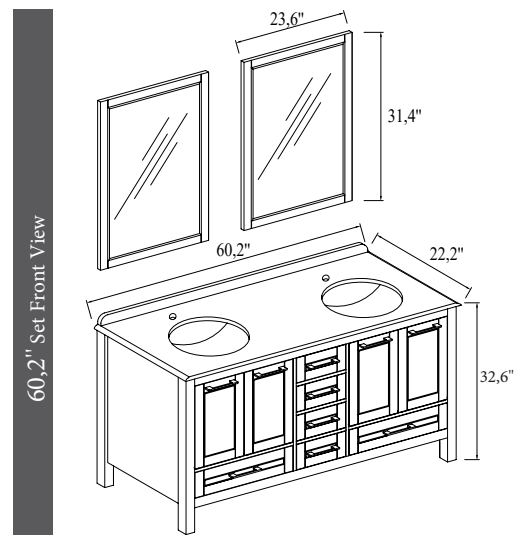

White/White

Grey/Grey

Blue Havy / Blue Havy

Anthracite/Anthracite

Half Openable
Drawer

Soft Closing

| Name Of The Product | WASHBASIN | BODY | CABINET DOOR | Upper Module | PRICE | |
|---|---------------------|--|---------------------------------|----------------|---------------|--|
|  | 29,9" Set | Marble Countertop, Under Counter Washbasin | Lacquer On MDF Solid-Footed | Lacquer On MDF | Framed Mirror | |
|  | 29,9" Bottom Module | Marble Countertop, Under Counter Washbasin | Lacquer On MDF, Solid-Footed | Lacquer On MDF | | |
|  | 29,9" Upper Module | | | | Framed Mirror | |
|  | 48" Set | Marble Countertop, Under Counter Washbasin | Lacquer On MDF Solid-Footed | Lacquer On MDF | Framed Mirror | |
|  | 48" Bottom Module | Marble Countertop, Under Counter Washbasin | Lacquer On MDF, Solid-Footed | Lacquer On MDF | | |
|  | 48" Upper Module | | | | Framed Mirror | |
|  | 60,2" Set | Marble Countertop, Under Counter Washbasin | Lacquer On MDF Solid-Footed | Lacquer On MDF | Framed Mirror | |
|  | 60,2" Bottom Module | Marble Countertop, Under Counter Washbasin | Lacquer On MDF, Solid-Footed | Lacquer On MDF | | |
|  | 60,2" Upper Module | | | | Framed Mirror | |