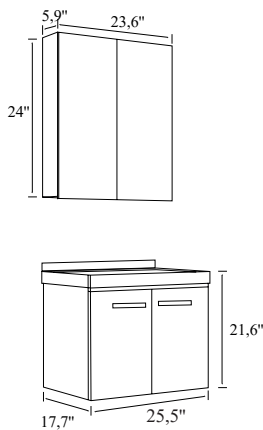

PRODUCT NAME	WASHBASIN	BODY	DOOR	UPPER MODULE	PRICE
	25,5" Set	25,5" Vanity Washbasin	Lacquer on MDF	Lacquer on MDF	Mirror Cabines	
	25,5" Bottom Module	25,5" Vanity Washbasin	Lacquer on MDF	Lacquer on MDF		
	25,5" Upper Module				Mirror Cabines	
	31,4" Set	31,4" Vanity Washbasin	Lacquer on MDF	Lacquer on MDF	Mirror Cabines	
	31,4" Bottom Module	31,4" Vanity Washbasin	Lacquer on MDF	Lacquer on MDF		
	31,4" Upper Module				Mirror Cabines	
	39,3" Set	39,3" Vanity Washbasin	Lacquer on MDF	Lacquer on MDF	Mirror Cabines	
	39,3" Bottom Module	39,3" Vanity Washbasin	Lacquer on MDF	Lacquer on MDF		
	39,3" Upper Module				Mirror Cabines	

25,5" Set Front View