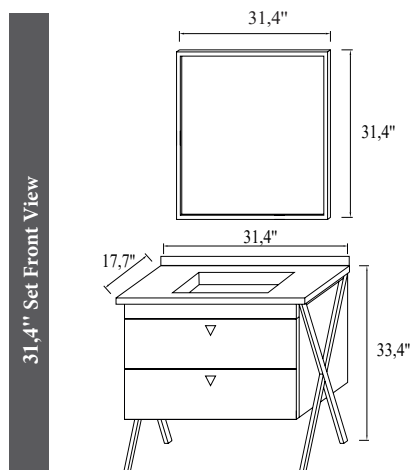

| | PRODUCT NAME | WASHBASIN | BODY | DOOR | UPPER MODULE | PRICE |
|---|---------------------|------------------------|----------------|----------------|--------------------|-------|
|  | 25,5" Set | 25,5" Vanity Washbasin | Durabad on MDF | Durabad on MDF | Framed Wall Mirror | |
|  | 25,5" Bottom Module | 25,5" Vanity Washbasin | Durabad on MDF | Durabad on MDF | | |
|  | 25,5" Upper Module | | | | Framed Wall Mirror | |
|  | 31,4" Set | 31,4" Vanity Washbasin | Durabad on MDF | Durabad on MDF | Framed Wall Mirror | |
|  | 31,4" Bottom Module | | Durabad on MDF | Durabad on MDF | | |
|  | 31,4" Upper Module | | | | Framed Wall Mirror | |
|  | 39,3" Set | 39,3" Vanity Washbasin | Durabad on MDF | Durabad on MDF | Framed Wall Mirror | |
|  | 39,3" Bottom Module | | Durabad on MDF | Durabad on MDF | | |
|  | 39,3" Upper Module | | | | Framed Wall Mirror | |