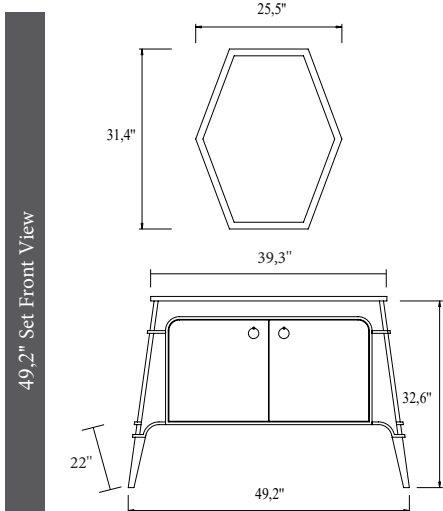

White/White

Anthracite/Anthracite

Soft
Closing

Half
Openable
Drawer

| | PRODUCT NAME | WASHBASIN | BODY | DOOR | UPPER MODULE | PRICE |
|---|---------------------|--------------------------|----------------|----------------|--------------------|-------|
|  | 39,3" Set | 100 cm Granite Washbasin | Lacquer on MDF | Lacquer on MDF | Framed Wall Mirror | |
|  | 39,3" Bottom Module | 100 cm Granite Washbasin | Lacquer on MDF | Lacquer on MDF | | |
|  | 39,3" Upper Module | | | | Framed Wall Mirror | |