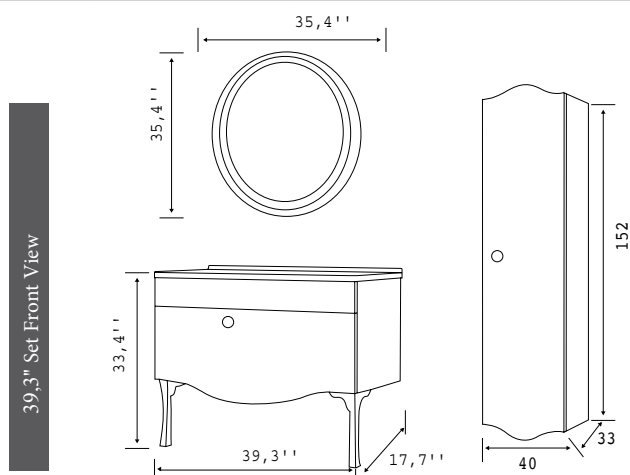

23,6" Set Front View

31,4" Set Front View

39,3" Set Front View

White/Golden Yellow

White/Metallic Grey

Half
Openable
Drawer,
Countertop

Soft Closing

| | PRODUCT NAME | WASHBASIN | BODY | DOOR | UPPER MODULE | PRICE |
|--|---------------------|------------------------|----------------|----------------|--------------------|-------|
| | 31,4" Set | 31,4" Vanity Washbasin | Lacquer on MDF | Lacquer on MDF | Framed Wall Mirror | |
| | 31,4" Bottom Module | 31,4" Vanity Washbasin | Lacquer on MDF | Lacquer on MDF | | |
| | 31,4" Upper Module | | | | Framed Wall Mirror | |
| | 39,3" Set | 39,3" Vanity Washbasin | Lacquer on MDF | Lacquer on MDF | Framed Wall Mirror | |
| | 39,3" Bottom Module | 39,3" Vanity Washbasin | Lacquer on MDF | Lacquer on MDF | | |
| | 39,3" Upper Module | | | | Framed Wall Mirror | |
| | Tall Unit | | Lacquer on MDF | Lacquer on MDF | | |