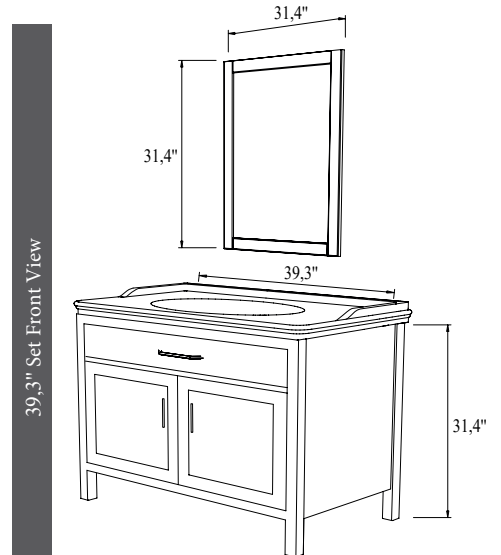

PRODUCT NAME	WASHBASIN	BODY	DOOR	UPPER MODULE	PRICE
	25,5" Set	25,5" Vanity Washbasin	Lacquer on MDF	Lacquer on MDF	Framed Wall Mirror	
	25,5" Bottom Module	25,5" Vanity Washbasin	Lacquer on MDF	Lacquer on MDF		
	25,5" Upper Module				Framed Wall Mirror	
	31,4" Set	31,4" Vanity Washbasin	Lacquer on MDF	Lacquer on MDF	Framed Wall Mirror	
	31,4" Bottom Module	31,4" Vanity Washbasin	Lacquer on MDF	Lacquer on MDF		
	31,4" Upper Module				Framed Wall Mirror	
	39,3" Set	100 cm Vanity Washbasin	Lacquer on MDF	Lacquer on MDF	Framed Wall Mirror	
	39,3" Bottom Module	100 cm Vanity Washbasin	Lacquer on MDF	Lacquer on MDF		
	39,3" Upper Module				Framed Wall Mirror