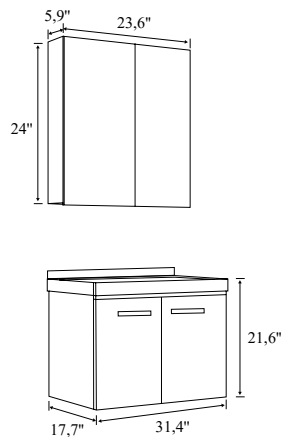

31,4" Set Front View