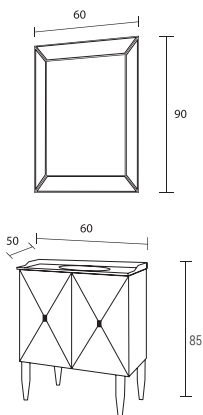

PRODUCT NAME	WASHBASIN	BODY	DOOR	UPPER MODULE	PRICE
	23,6" Set	23,6" Vanity Washbasin	Lacquer on MDF, Solid-Footed	Lacquer on MDF	Framed Wall Mirror	
	23,6" Bottom Module	23,6" Vanity Washbasin	Lacquer on MDF, Solid-Footed	Lacquer on MDF		
	23,6" Upper Module				Framed Wall Mirror	
	31,4" Set	31,4" Vanity Washbasin	Lacquer on MDF, Solid-Footed	Lacquer on MDF	Framed Wall Mirror	
	31,4" Bottom Module	31,4" Vanity Washbasin	Lacquer on MDF, Solid-Footed	Lacquer on MDF		
	31,4" Upper Module				Framed Wall Mirror	
	39,3" Set	39,3" Vanity Washbasin	Lacquer on MDF, Solid-Footed	Lacquer on MDF	Framed Wall Mirror	
	39,3" Bottom Module	39,3" Vanity Washbasin	Lacquer on MDF, Solid-Footed	Lacquer on MDF		
	39,3" Upper Module				Framed Wall Mirror	
	Tall Unit		Lacquer on MDF, Solid-Footed	Lacquer on MDF