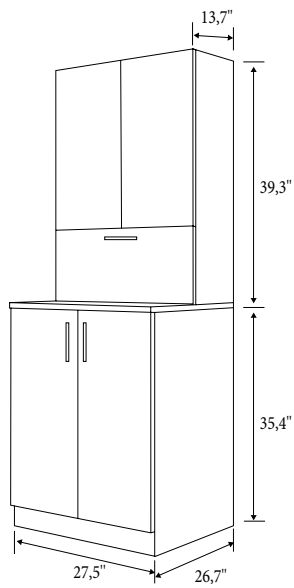

PRODUCT NAME	PRICE
AYSU TWO DOORS LAUNDRY CABINET	
AYSU LAUNDRY CABINET	
SENA TWO DOORS LAUNDRY CABINET	
SENA LAUNDRY CABINET	

SENA LAUNDRY CABINET