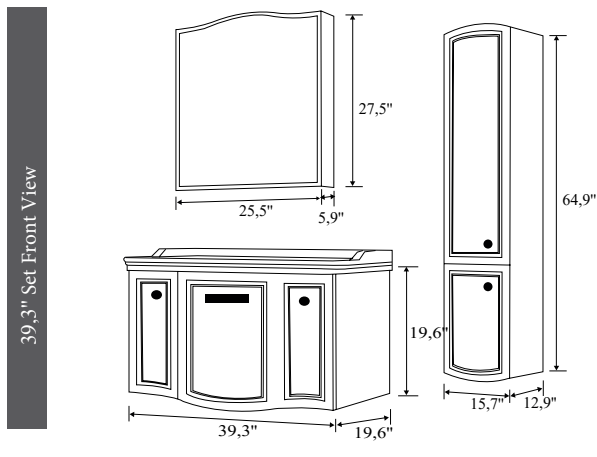

White/White

Anthracite/Anthracite

Openable
Door

Soft
Closing

Openable
Door, Tall
Unit

| | PRODUCT NAME | WASHBASIN | BODY | DOOR | UPPER MODULE | PRICE |
|--|---------------------|------------------------|----------------|----------------|----------------|-------|
| | 31,4" Set | 31,4" Vanity Washbasin | Lacquer on MDF | Lacquer on MDF | Mirror Cabines | |
| | 31,4" Bottom Module | 31,4" Vanity Washbasin | Lacquer on MDF | Lacquer on MDF | | |
| | 31,4" Upper Module | | | | Mirror Cabines | |
| | 39,3" Set | 39,3" Vanity Washbasin | Lacquer on MDF | Lacquer on MDF | Mirror Cabines | |
| | 39,3" Bottom Module | 39,3" Vanity Washbasin | Lacquer on MDF | Lacquer on MDF | | |
| | 39,3" Upper Module | | | | Mirror Cabines | |
| | Tall Unit | | Lacquer on MDF | Lacquer on MDF | | |