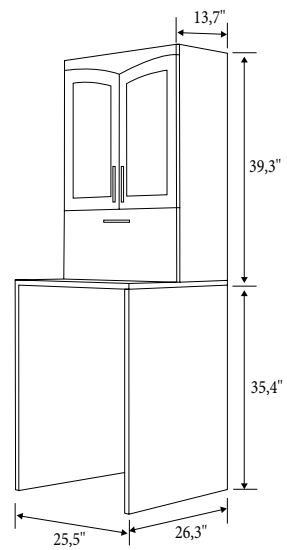

AYSU LAUNDRY CABINET