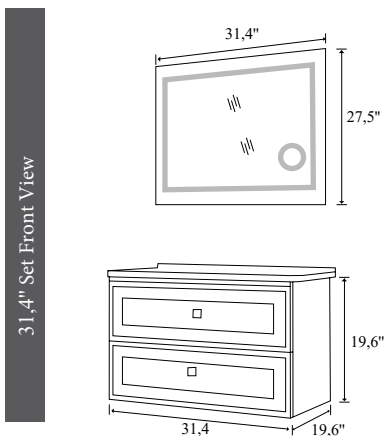

White/White

Anthracite/Anthracite

Illuminated
Wall Mirror

Full
Openable
Drawer

Lighted Mirror

Soft Closing

Openable
Door, Tall
Unit

| | PRODUCT NAME | WASHBASIN | BODY | DOOR | UPPER MODULE | PRICE |
|--|---------------------|------------------------|----------------|----------------|--------------------|-------|
| | 31,4" Set | 31,4" Vanity Washbasin | Lacquer on MDF | Lacquer on MDF | Illuminated Mirror | |
| | 31,4" Bottom Module | 31,4" Vanity Washbasin | Lacquer on MDF | Lacquer on MDF | | |
| | 31,4" Upper Module | | | | Illuminated Mirror | |
| | 39,3" Set | 39,3" Vanity Washbasin | Lacquer on MDF | Lacquer on MDF | | |
| | 39,3" Bottom Module | 39,3" Vanity Washbasin | Lacquer on MDF | Lacquer on MDF | | |
| | 39,3" Upper Module | | | | Illuminated Mirror | |
| | Tall Unit | | Lacquer on MDF | Lacquer on MDF | | |
| | 31,4" Flat Mirror | | | | | |
| | 39,3" Flat Mirror | | | | | |